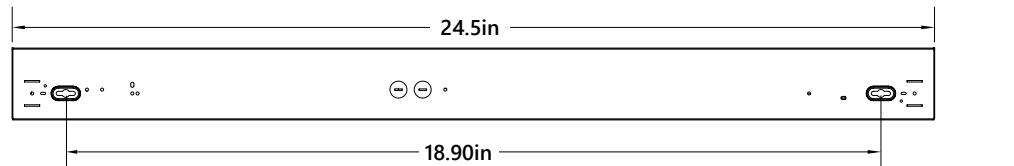

LSSF-COL2WT3CCT

2' LED Corridor Linear Light

LUMENS: 1050-2100lm

COLOR TEMPERATURE: Selectable 3CCT

WATTAGE TUNING: 10W/15W/20W

Description LED corridor wall mount linear lighting fixture with wattage tuning from 10W/15W/20W and selectable 3500K/4000K/500K provides uniform vertical surface lighting ideal for hallways, laundry facilities, or in restrooms. Often used in colleges and school systems where an inexpensive but functional light is needed.

FEATURES

- Wattage tuning 10W/15W/20W
- Selectable CCT: 3500K, 4000K, 5000K
- Corner, wall, ceiling mounting luminaire where wall and ceiling meet
- Curved frosted polycarbonate lens
- Baked white powder coated finish
- Suitable for damp locations
- Dimming down to 10% with most dimmers
- cULus listed

PRODUCT IMAGES & DIMENSIONS

LSSF-COL2WT3CCTWH
2' LED Corridor Linear Light, White finish

SPECIFICATIONS

Catalog Number	Size	Finish	Selectable CCT / Lumen	CRI	Certificated
LSSF-COL2WT3CTWH	2'	White	3500K/4000K/5000K; 1050lm-2100lm	80	cULus