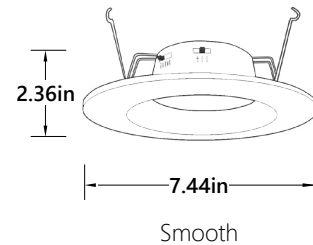

LSRL-6WT5CCT

6" Wattage Tuning & CCT Selectable LED Retrofit Downlight

LUMENS: 850/1100/1260lm

COLOR TEMPERATURE: Selectable 5CCT

APERTURE: Round

Wattage & CCT Switch

Description 6" Wattage tuning and CCT selectable Retrofit series include two tunable switches; Selectable Lumens allows the end user to determine the wattage input and Selectable CCT allows for changing the color temperature appearance. Spun aluminum construction provides clean sharp edges and is suitable for use with most 6" recessed housings. Deep regressed optics and round aperture deliver even and glare-free illumination.

FEATURES

- Wattage tuning: 850lm/12W; 1100lm/15W; 1200lm/18W
- Selectable CCT: 2700K, 3000K, 3500K, 4000K, 5000K @ 90+CRI
- Baffle or Smooth reflector
- Includes medium base socket adapter for easy retrofitting in 6" recessed housings
- Certified to the high efficacy requirements of California JA8 Title 24
- cETLus listed
- ENERGY STAR Certified

PRODUCT IMAGES & DIMENSIONS

LSRL-4WT5CCTSBL
6" Smooth, Black finish

LSRL-6WT5CCTSWH
6" Smooth, White finish

LSRL-4WT5CCTBBL
6" Baffle, Black finish

LSRL-6WT5CCTBWH
6" Baffle, White finish

SPECIFICATIONS

Catalog Number	Size	Type/Finish	Selectable Lumen/Wattage	Selectable CCT	CRI	Certified
LSRL-6WT5CCTSBL	6"	Smooth/Black	850lm/12W; 1100lm/15W; 1260lm/18W	27K/30K/35K/40K/50K	90+	cETLus
LSRL-6WT5CCTSWH	6"	Smooth/White	850lm/12W; 1100lm/15W; 1260lm/18W	27K/30K/35K/40K/50K	90+	cETLus
LSRL-6WT5CCTBBL	6"	Baffle/Black	850lm/12W; 1100lm/15W; 1260lm/18W	27K/30K/35K/40K/50K	90+	cETLus
LSRL-6WT5CCTBWH	6"	Baffle/White	850lm/12W; 1100lm/15W; 1260lm/18W	27K/30K/35K/40K/50K	90+	cETLus