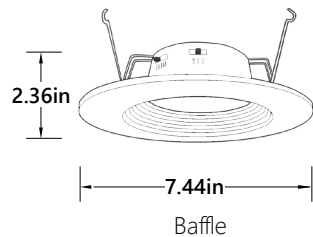

LSRL-6WT5CCT

6" Wattage Tuning & CCT Selectable LED Retrofit Downlight

LUMENS: 850/1100/1260lm

COLOR TEMPERATURE: Selectable 5CCT

APERTURE: Round

Wattage & CCT Switch

Description 6" Wattage tuning and CCT selectable Retrofit series include two tunable switches; Selectable Lumens allows the end user to determine the wattage input and Selectable CCT allows for changing the color temperature appearance. Spun aluminum construction provides clean sharp edges and is suitable for use with most 6" recessed housings. Deep regressed optics and round aperture deliver even and glare-free illumination.

FEATURES

- Wattage tuning: 850lm/12W; 1100lm/15W; 1200lm/18W
- Selectable CCT: 2700K, 3000K, 3500K, 4000K, 5000K @ 90+CRI
- Baffle or Smooth reflector
- Includes medium base socket adapter for easy retrofitting in 6" recessed housings
- Certified to the high efficacy requirements of California JA8 Title 24
- cETLus listed
- ENERGY STAR Certified

PRODUCT IMAGES & DIMENSIONS

LSRL-4WT5CCTSBL
6" Smooth, Black finish

LSRL-6WT5CCTSWH
6" Smooth, White finish

LSRL-4WT5CCTBBL
6" Baffle, Black finish

LSRL-6WT5CCTBWH
6" Baffle, White finish

SPECIFICATIONS

Catalog Number	Size	Type/Finish	Selectable Lumen/Wattage	Selectable CCT	CRI	Certified
LSRL-6WT5CCTSBL	6"	Smooth/Black	850lm/12W; 1100lm/15W; 1260lm/18W	27K/30K/35K/40K/50K	90+	cETLus
LSRL-6WT5CCTSWH	6"	Smooth/White	850lm/12W; 1100lm/15W; 1260lm/18W	27K/30K/35K/40K/50K	90+	cETLus
LSRL-6WT5CCTBBL	6"	Baffle/Black	850lm/12W; 1100lm/15W; 1260lm/18W	27K/30K/35K/40K/50K	90+	cETLus
LSRL-6WT5CCTBWH	6"	Baffle/White	850lm/12W; 1100lm/15W; 1260lm/18W	27K/30K/35K/40K/50K	90+	cETLus