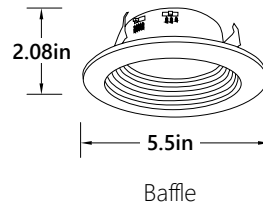

LSRL-4WT5CCT

4" Wattage Tuning & CCT Selectable LED Retrofit Downlight

LUMENS: 500/700/850lm

COLOR TEMPERATURE: Selectable 5CCT

APERTURE: Round

Wattage & CCT Switch

Description 4" Wattage tuning and CCT selectable Retrofit series include two tunable switches; Selectable Lumens allows the end user to determine the wattage input and Selectable CCT allows for changing the color temperature appearance. Spun aluminum construction provides clean sharp edges and is suitable for use with most 4" recessed housings. Deep regressed optics and round aperture deliver even and glare-free illumination.

FEATURES

- Wattage tuning: 500lm/4W; 700lm/10W; 850lm/12W
- Selectable CCT: 2700K, 3000K, 3500K, 4000K, 5000K @ 90+CRI
- Baffle or Smooth reflector
- Includes medium base socket adapter for easy retrofitting in 4" recessed housings
- Certified to the high efficacy requirements of California JA8 Title 24
- cETLus listed
- ENERGY STAR Certified

PRODUCT IMAGES & DIMENSIONS

LSRL-4WT5CCTSBL
4" Smooth, Black finish

LSRL-4WT5CCTSWH
4" Smooth, White finish

LSRL-4WT5CCTBBL
4" Baffle, Black finish

LSRL-4WT5CCTBWH
4" Baffle, White finish

SPECIFICATIONS

Catalog Number	Size	Type/Finish	Selectable Lumen/Wattage	Selectable CCT	CRI	Certified
LSRL-4WT5CCTSBL	4"	Smooth/Black	500lm/4W; 700lm/10W; 850lm/12W	27K/30K/35K/40K/50K	90+	cETLus
LSRL-4WT5CCTSWH	4"	Smooth/White	500lm/4W; 700lm/10W; 850lm/12W	27K/30K/35K/40K/50K	90+	cETLus
LSRL-4WT5CCTBBL	4"	Baffle/Black	500lm/4W; 700lm/10W; 850lm/12W	27K/30K/35K/40K/50K	90+	cETLus
LSRL-4WT5CCTBWH	4"	Baffle/White	500lm/4W; 700lm/10W; 850lm/12W	27K/30K/35K/40K/50K	90+	cETLus