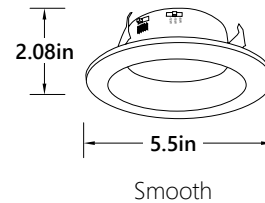

LSRL-4WT5CCT

4" Wattage Tuning & CCT Selectable LED Retrofit Downlight

LUMENS: 500/700/850lm

COLOR TEMPERATURE: Selectable 5CCT

APERTURE: Round

Wattage & CCT Switch

Description 4" Wattage tuning and CCT selectable Retrofit series include two tunable switches; Selectable Lumens allows the end user to determine the wattage input and Selectable CCT allows for changing the color temperature appearance. Spun aluminum construction provides clean sharp edges and is suitable for use with most 4" recessed housings. Deep regressed optics and round aperture deliver even and glare-free illumination.

FEATURES

- Wattage tuning: 500lm/4W; 700lm/10W; 850lm/12W
- Selectable CCT: 2700K, 3000K, 3500K, 4000K, 5000K @ 90+CRI
- Baffle or Smooth reflector
- Includes medium base socket adapter for easy retrofitting in 4" recessed housings
- Certified to the high efficacy requirements of California JA8 Title 24
- cETLus listed
- ENERGY STAR Certified

PRODUCT IMAGES & DIMENSIONS

LSRL-4WT5CCTSBL
4" Smooth, Black finish

LSRL-4WT5CCTSWH
4" Smooth, White finish

LSRL-4WT5CCTBBL
4" Baffle, Black finish

LSRL-4WT5CCTBWH
4" Baffle, White finish

SPECIFICATIONS

Catalog Number	Size	Type/Finish	Selectable Lumen/Wattage	Selectable CCT	CRI	Certified
LSRL-4WT5CCTSBL	4"	Smooth/Black	500lm/4W; 700lm/10W; 850lm/12W	27K/30K/35K/40K/50K	90+	cETLus
LSRL-4WT5CCTSWH	4"	Smooth/White	500lm/4W; 700lm/10W; 850lm/12W	27K/30K/35K/40K/50K	90+	cETLus
LSRL-4WT5CCTBBL	4"	Baffle/Black	500lm/4W; 700lm/10W; 850lm/12W	27K/30K/35K/40K/50K	90+	cETLus
LSRL-4WT5CCTBWH	4"	Baffle/White	500lm/4W; 700lm/10W; 850lm/12W	27K/30K/35K/40K/50K	90+	cETLus