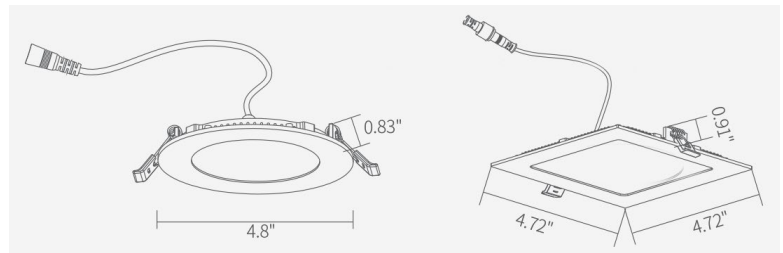

LSRC-6RFR5CCT / LSRC-6SFR5CCT

6" 2-Hour Fire Rated Can-less 5CCT Recessed LED Downlight

LUMENS: 840lm

COLOR TEMPERATURE: Selectable 5CCT

APERTURE: Round & Square

CCT Switch

Description This 6" 2-Hour Fire Rated ultra slim profile can-less recessed LED downlights are designed for easy installation into new construction or remodel applications. Tunable white luminaires include an integral Selectable CCT switch located on the junction box of each luminaire with a quick connect that allows for easy disconnect and mounting in the ceiling.

FEATURES

- 840lm/12W
- Super thin - Fit in 1" to 2" clearance
- Field selectable CCT: 2700K / 3000K / 3500K / 4000K / 5000K
- Triac dimming
- No housing required and includes pre-wired junction box
- Junction box includes tunable color temperature switch
- Quick disconnect allows for easy installation
- IC Air-tight rated
- ETL approved, RoHS compliant

PRODUCT IMAGES & DIMENSIONS

LSRC-6RFR5CCT
6" Round

LSRC-6SFR5CCT
6" Square

SPECIFICATIONS

Catalog Number	Size	Voltage	Wattage	Lumen	CCT	CRI	Life Time
LSRC-6RFR5CCT	6"	120VAC	12W	840lm	27K/30K/35K/40K/50K	80	50,000Hrs.
LSRC-6SFR5CCT	6"	120VAC	12W	840lm	27K/30K/35K/40K/50K	80	50,000Hrs.