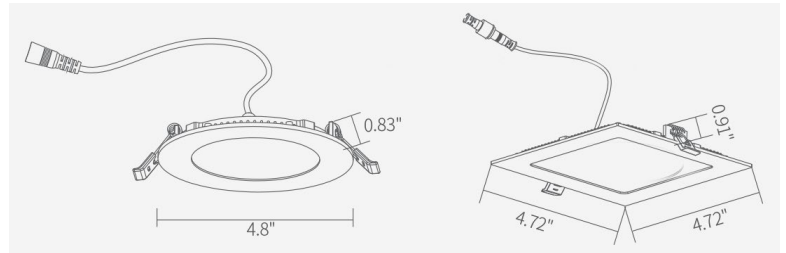

LSRC-4RFR5CCT / LSRC-4SFR5CCT

4" 2-Hour Fire Rated Can-less 5CCT Recessed LED Downlight

LUMENS: 630lm

COLOR TEMPERATURE: Selectable 5CCT

APERTURE: Round & Square

CCT Switch

Description This 4" 2-Hour Fire Rated ultra slim profile can-less recessed LED downlights are designed for easy installation into new construction or remodel applications. Tunable white luminaires include an integral Selectable CCT switch located on the junction box of each luminaire with a quick connect that allows for easy disconnect and mounting in the ceiling.

FEATURES

- 630lm/9W
- Super thin - Fit in 1" to 2" clearance
- Field selectable CCT: 2700K / 3000K / 3500K / 4000K / 5000K
- Triac dimming
- No housing required and includes pre-wired junction box
- Junction box includes tunable color temperature switch
- Quick disconnect allows for easy installation
- IC Air-tight rated
- ETL approved, RoHS compliant

PRODUCT IMAGES & DIMENSIONS

LSRC-4RFR5CCT
4" Round

LSRC-4SFR5CCT
4" Square

SPECIFICATIONS

Catalog Number	Size	Voltage	Wattage	Lumen	CCT	CRI	Life Time
LSRC-4RFR5CCT	4"	120VAC	9W	630lm	27K/30K/35K/40K/50K	80	50,000Hrs.
LSRC-4SFR5CCT	4"	120VAC	9W	630lm	27K/30K/35K/40K/50K	80	50,000Hrs.