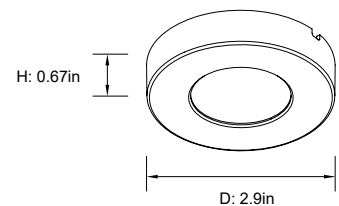

PRODUCT IMAGES & DIMENSIONS

LSPK-3CTWH

3" 24V 3CCT LED Puck

Magnetic Trim Rings
Round & Square
Recessed or Surface Mount

Round Recessed (Flush)

Round Surface Mount

Square Recessed (Flush)

Square Surface Mount

SPECIFICATIONS

Catalog Number	Size	Voltage	Wattage	Lumen	CCT	CRI	Life Time	Certificated
LSPK-3CTWH	3"	24VAC	4W	240lm	30K/40K/50K	90+	50,000Hrs.	cETLus

MAGNETIC TRIM RINGS - Recessed (Flush) and Surface Mount

LSPK-TRFBK 3" Round Flush Magnetic Trim Ring, Black
LSPK-TRFWH 3" Round Flush Magnetic Trim Ring, White

LSPK-TRSBK 3" Round Surface Magnetic Trim Ring, Black
LSPK-TRSWH 3" Round Surface Magnetic Trim Ring, White