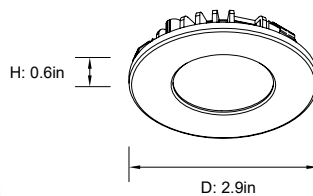

FEATURES

- 24VDC
- 240lm / 4W
- Selectable CCT: 3000K, 4000K, 5000K @ 90+CRI
- Recessed or Surface mount
- Compatible Round and Square magnetic trim rings available in Black or White finishes
- Plug-in adaptor or hardwire dimmable LED driver optional
- cETLus listed

PRODUCT IMAGES & DIMENSIONS

LSPK-3CTWH

3" 24V 3CCT LED Puck

Magnetic Trim Rings
Round & Square
Recessed or Surface Mount

Round Recessed (Flush)

Round Surface Mount

Square Recessed (Flush)

Square Surface Mount

SPECIFICATIONS

Catalog Number	Size	Voltage	Wattage	Lumen	CCT	CRI	Life Time	Certificated
LSPK-3CTWH	3"	24VAC	4W	240lm	30K/40K/50K	90+	50,000Hrs.	cETLus

MAGNETIC TRIM RINGS - Recessed (Flush) and Surface Mount