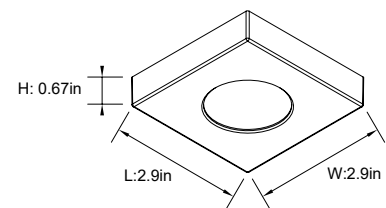

PRODUCT IMAGES & DIMENSIONS

LSPK-3CTWH

3" 24V 3CCT LED Puck

Magnetic Trim Rings
Round & Square
Recessed or Surface Mount

Round Recessed (Flush)

Round Surface Mount

Square Recessed (Flush)

Square Surface Mount

SPECIFICATIONS

Catalog Number	Size	Voltage	Wattage	Lumen	CCT	CRI	Life Time	Certificated
LSPK-3CTWH	3"	24VAC	4W	240lm	30K/40K/50K	90+	50,000Hrs.	cETLus

MAGNETIC TRIM RINGS - Recessed (Flush) and Surface Mount