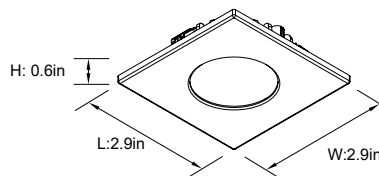

PRODUCT IMAGES & DIMENSIONS

LSPK-3CTWH

3" 24V 3CCT LED Puck

Magnetic Trim Rings
Round & Square
Recessed or Surface Mount

Round Recessed (Flush)

Round Surface Mount

Square Recessed (Flush)

Square Surface Mount

SPECIFICATIONS

Catalog Number	Size	Voltage	Wattage	Lumen	CCT	CRI	Life Time	Certificated
LSPK-3CTWH	3"	24VAC	4W	240lm	30K/40K/50K	90+	50,000Hrs.	cETLus

MAGNETIC TRIM RINGS - Recessed (Flush) and Surface Mount