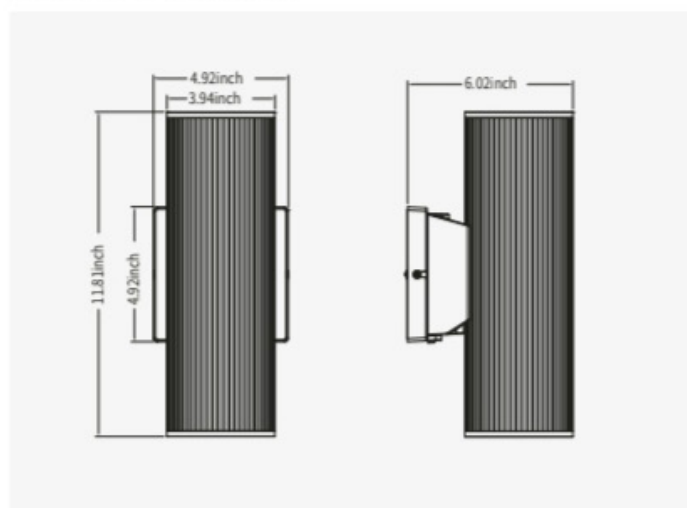

# 3CCT Up Down Cylinder Wall Light

## Dimension

## Specification

Catalog Number	Size	Input Voltage (V)	Lamp Watt (W)	Efficacy (Lumen/watt)	Lumen Output (lm)	CCT (K)	CRI	Life Time (Hrs)
LSH-UD30W-3CCT	∅6.02*11.81INCH	100-277VAC	30	65	1950	3000/4000/5000	>80	50,000