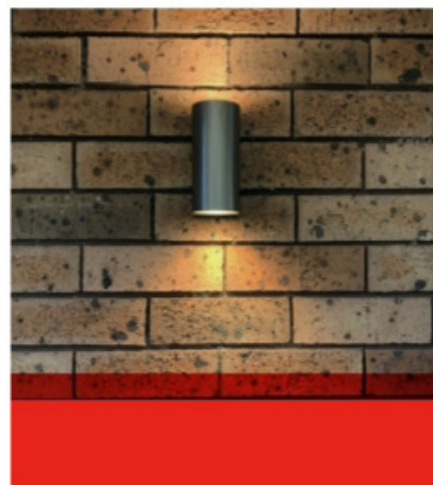

# 3CCT Up Down Cylinder Wall Light

## Features

- 3CCT selectable 3000K / 4000K / 5000K.
- 50000hrs lifetime.
- Suitable for wet locations..
- Easy installation, easy disassembly and elegant design.
- Strict waterproof treatment technology, conforming with international water proof and dust-proof standards.
- With radiation protection design, lighting effect will not be affected by weather.