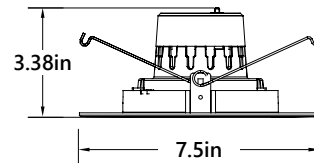

LSH-616.5W

6" Adjustable Gimbal LED Recessed Downlight

LUMENS: 1000-1200lm

COLOR TEMPERATURE: 3000K/4000K/500K

APERTURE: Adjustable Gimbal

360° ROTATION 25° TILT

Description 6" Adjustable Gimbal offers 360° rotation and a 25° tilt range to direct light as desired to suit your application. It's compatible with most 5" & 6" standard recessed new construction and remodel housings.

FEATURES

- 1000-1200lm / 16.5W
- CCT available: 3000K, 4000K, 5000K @ 90+CRI
- Adjustable Gimbal tilt 25° and rotates 360°
- 100° Beam angle
- Available in White finish
- Dimming down to 10% with most dimmers
- 50,000 hour rated
- Certified to the high efficacy requirements of California JA8 Title 24
- cETLus listed
- ENERGY STAR Certified

PRODUCT IMAGES & DIMENSIONS

LSH-616.5W White
6" Adjustable Gimbal LED
Recessed Downlight

SPECIFICATIONS

Catalog Number	Size	Type/Finish	Lumen/Wattage	CCT	CRI	Certificated
LSH-616.5W-3K	6"	Gimbal/White	1000-1200lm/16.5W	3000K	90+	cETLus
LSH-616.5W-4K	6"	Gimbal/White	1000-1200lm/16.5W	4000K	90+	cETLus
LSH-616.5W-5K	6"	Gimbal/White	1000-1200lm/16.5W	5000K	90+	cETLus