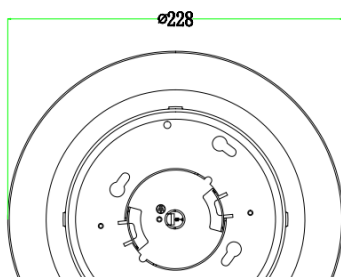

## Lighting **SPOT26**

<i>Bright up your life</i>		Units per case	Package dimensions	Shipping Weight
LS26-DL8"- 20W3K	BOX SIZE 236*62*224MM	20PCS/Carton	496*337*472MM	10.5KG
LS26-DL8"- 20W4K	236*62*224MM	20PCS/Carton	496*337*472MM	10.5KG
LS26-DL8"- 20W5K	236*62*224MM	20PCS/Carton	496*337*472MM	10.5KG

### Easy to Install in 3 Easy Steps:

**Step1: Fix the installation**

**Bracket**

**Step2: Connecting the wire**

**Step3: Press the light to fit the  
bracket and rotate clockwise**

Size: 228X42.3MM / 9X1.7 Inch