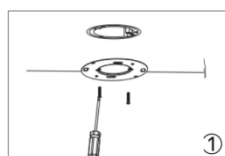

### Easy to Install in 3 Easy Steps:

**Step1: Fix the installation**

**Bracket**

**Step2: Connecting the wire**

**Step3: Press the light to fit the  
bracket and rotate clockwise**

Size: 228X42.3MM / 9X1.7 Inch