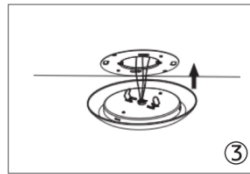

### Easy to Install in 3 Easy Steps:

**Step1: Fix the installation**

**Bracket**

**Step2: Connecting the wire**

**Step3: Press the light to fit the  
bracket and rotate clockwise**

Size: 228X42.3MM / 9X1.7 Inch