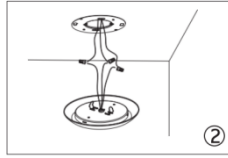

### Easy to Install in 3 Easy Steps:

**Step1: Fix the installation**

**Bracket**

**Step2: Connecting the wire**

**Step3: Press the light to fit the  
bracket and rotate clockwise**

Size: 228X42.3MM / 9X1.7 Inch