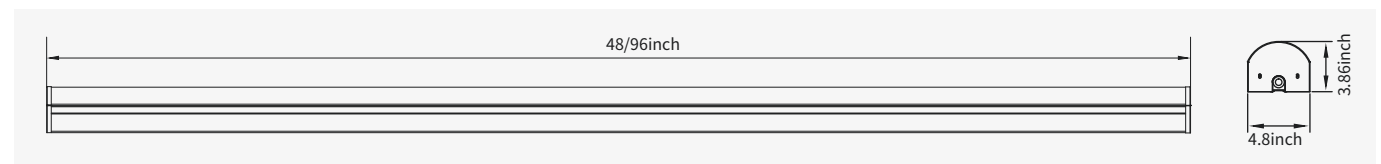

# 4FT 8FT LED Wraparound Fixture Round

## Features

- Heavy Gauge Steel Housing.
- Finish is high reflectance baked white enamel.
- Wiring knockouts are provided on back and end of housing.
- Opal PC lens, high flame retardant point.
- Class II/P driver, with 0-10V or Triac dimming.
- 50,000+ Hours LED Life Expectancy.
- Fast and easy to install.
- Ambient Temperature:-30 ~ 40 °C(-22°F to +104°F).
- Damp Location Rated.

## Dimension

## Photometric

4FT

8FT