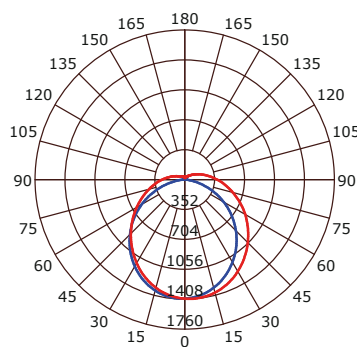

## Features

- Heavy Gauge Steel Housing.
- Finish is high reflectance baked white enamel.
- Wiring knockouts are provided on back and end of housing.
- Opal PC lens, high flame retardant point.
- Class II/P driver, with 0-10V or Triac dimming.
- 50,000+ Hours LED Life Expectancy.
- Fast and easy to install.
- Ambient Temperature:-30 ~ 40 °C(-22°F to +104°F).
- Damp Location Rated.

## Dimension

## Photometric

4FT

8FT

## Specification

Catalog Number	Size	Input Voltage (V)	Lamp Watt (W)	Efficacy (Lumen/watt)	Lumen Output (lm)	CCT (K)	CRI	Life Time (Hrs)
LS26-ST-4-3CCT	4FT	120-277VAC	40	115-120	4600-4800	3500/4000/5000	>80	50000
LS26-ST-4-MS-3CCT	4FT	120-277VAC	40	115-120	4600-4800	3500/4000/5000	>80	50000
LS26-ST-4-E-3CCT	4FT	120-277VAC	40	115-120	4600-4800	3500/4000/5000	>80	50000
LS26-ST-4-EMS-3CCT	4FT	120-277VAC	40	115-120	4600-4800	3500/4000/5000	>80	50000
LS26-ST-8-3CCT	8FT	120-277VAC	80	115-120	9200-9600	3500/4000/5000	>80	50000