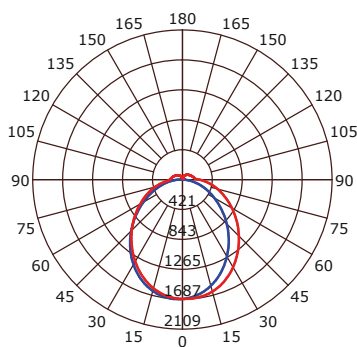

## Features

- Heavy Gauge Steel Housing.
- Finish is high reflectance baked white enamel.
- Wiring knockouts are provided on back and end of housing.
- Opal PC lens, high flame retardant point.
- Class II/P driver, with 0-10V or Triac dimming.
- 50,000+ Hours LED Life Expectancy.
- Fast and easy to install.
- Ambient Temperature:-30 ~ 40 °C(-22°F to +104°F).
- Damp Location Rated.

## Dimension

## Photometric

4FT

8FT

## Specification

Catalog Number	Size	Input Voltage (V)	Lamp Watt (W)	Efficacy (Lumen/watt)	Lumen Output (lm)	CCT (K)	CRI	Life Time (Hrs)
LS26-ST-4-3CCT	4FT	120-277VAC	40	115-120	4600-4800	3500/4000/5000	>80	50000
LS26-ST-4-MS-3CCT	4FT	120-277VAC	40	115-120	4600-4800	3500/4000/5000	>80	50000
LS26-ST-4-E-3CCT	4FT	120-277VAC	40	115-120	4600-4800	3500/4000/5000	>80	50000
LS26-ST-4-EMS-3CCT	4FT	120-277VAC	40	115-120	4600-4800	3500/4000/5000	>80	50000
LS26-ST-8-3CCT	8FT	120-277VAC	80	115-120	9200-9600	3500/4000/5000	>80	50000