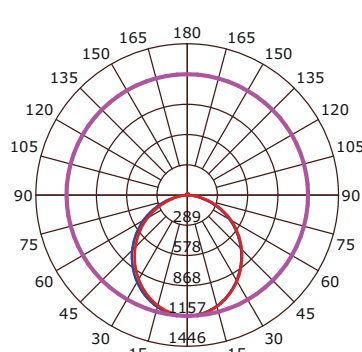

Dimension

Specification

Catalog No.	Size	Input Voltage (V)	Lamp Watt (W)	Efficiency (LM/W)	Lumen Output (LM)	CCT (K)	CRI	Life Time (HRS)
LSS- 2-3CCT	2FT	120-277VAC	20	100	2000	3000/4000/5000	>90	50,000
LSS-3-3CCT	3FT	120-277VAC	30	100	3000	3000/4000/5000	>90	50,000
LSS-4-3CCT	4FT	120-277VAC	40	100	4000	3000/4000/5000	>90	50,000
LSS-6-3CCT	6FT	120-277VAC	60	100	6000	3000/4000/5000	>90	50,000
LSS-8-3CCT	8FT	120-277VAC	80	100	8000	3000/4000/5000	>90	50,000
LSS-4/E-3CCT	4FT	120-277VAC	40	100	4000	3000/4000/5000	>90	50,000
LSS-8/E-3CCT	8FT	120-277VAC	80	100	8000	3000/4000/5000	>90	50,000
LSS-UP/2-3CCT	2FT	--	--	100	--	3000/4000/5000	>90	50,000
LSS-UP/3-3CCT	3FT	--	--	100	--	3000/4000/5000	>90	50,000
LSS-UP/4-3CCT	4FT	--	--	100	--	3000/4000/5000	>90	50,000
LSS-UP/6-3CCT	6FT	--	--	100	--	3000/4000/5000	>90	50,000
LSS-UP/8-3CCT	8FT	--	--	100	--	3000/4000/5000	>90	50,000

Photometric

Introducing LED Linear Light

Sophia Architectural Series

3FT Down Lighting

4FT Down Lighting

4FT Up & Down Lighting

6FT Up & Down Lighting

6FT Down Lighting