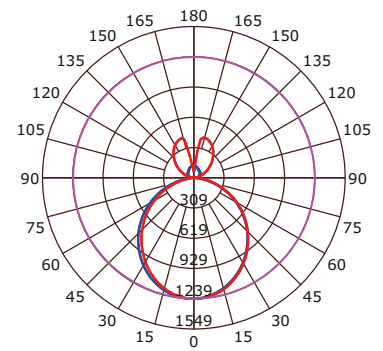

Dimension

Specification

Catalog No.	Size	Input Voltage (V)	Lamp Watt (W)	Efficiency (LM/W)	Lumen Output (LM)	CCT (K)	CRI	Life Time (HRS)
LSS- 2-3CCT	2FT	120-277VAC	20	100	2000	3000/4000/5000	>90	50,000
LSS-3-3CCT	3FT	120-277VAC	30	100	3000	3000/4000/5000	>90	50,000
LSS-4-3CCT	4FT	120-277VAC	40	100	4000	3000/4000/5000	>90	50,000
LSS-6-3CCT	6FT	120-277VAC	60	100	6000	3000/4000/5000	>90	50,000
LSS-8-3CCT	8FT	120-277VAC	80	100	8000	3000/4000/5000	>90	50,000
LSS-4/E-3CCT	4FT	120-277VAC	40	100	4000	3000/4000/5000	>90	50,000
LSS-8/E-3CCT	8FT	120-277VAC	80	100	8000	3000/4000/5000	>90	50,000
LSS-UP/2-3CCT	2FT	--	--	100	--	3000/4000/5000	>90	50,000
LSS-UP/3-3CCT	3FT	--	--	100	--	3000/4000/5000	>90	50,000
LSS-UP/4-3CCT	4FT	--	--	100	--	3000/4000/5000	>90	50,000
LSS-UP/6-3CCT	6FT	--	--	100	--	3000/4000/5000	>90	50,000
LSS-UP/8-3CCT	8FT	--	--	100	--	3000/4000/5000	>90	50,000

Photometric

Introducing LED Linear Light

Sophia Architectural Series

3FT Down Lighting

4FT Down Lighting

4FT Up & Down Lighting

6FT Up & Down Lighting

6FT Down Lighting