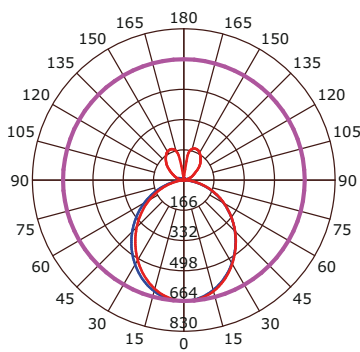

Dimension

Specification

Catalog No.	Size	Input Voltage (V)	Lamp Watt (W)	Efficiency (LM/W)	Lumen Output (LM)	CCT (K)	CRI	Life Time (HRS)
LSS- 2-3CCT	2FT	120-277VAC	20	100	2000	3000/4000/5000	>90	50,000
LSS-3-3CCT	3FT	120-277VAC	30	100	3000	3000/4000/5000	>90	50,000
LSS-4-3CCT	4FT	120-277VAC	40	100	4000	3000/4000/5000	>90	50,000
LSS-6-3CCT	6FT	120-277VAC	60	100	6000	3000/4000/5000	>90	50,000
LSS-8-3CCT	8FT	120-277VAC	80	100	8000	3000/4000/5000	>90	50,000
LSS-4/E-3CCT	4FT	120-277VAC	40	100	4000	3000/4000/5000	>90	50,000
LSS-8/E-3CCT	8FT	120-277VAC	80	100	8000	3000/4000/5000	>90	50,000
LSS-UP/2-3CCT	2FT	--	--	100	--	3000/4000/5000	>90	50,000
LSS-UP/3-3CCT	3FT	--	--	100	--	3000/4000/5000	>90	50,000
LSS-UP/4-3CCT	4FT	--	--	100	--	3000/4000/5000	>90	50,000
LSS-UP/6-3CCT	6FT	--	--	100	--	3000/4000/5000	>90	50,000
LSS-UP/8-3CCT	8FT	--	--	100	--	3000/4000/5000	>90	50,000

Photometric

Introducing LED Linear Light

Sophia Architectural Series

3FT Down Lighting

4FT Down Lighting

4FT Up & Down Lighting

6FT Up & Down Lighting

6FT Down Lighting