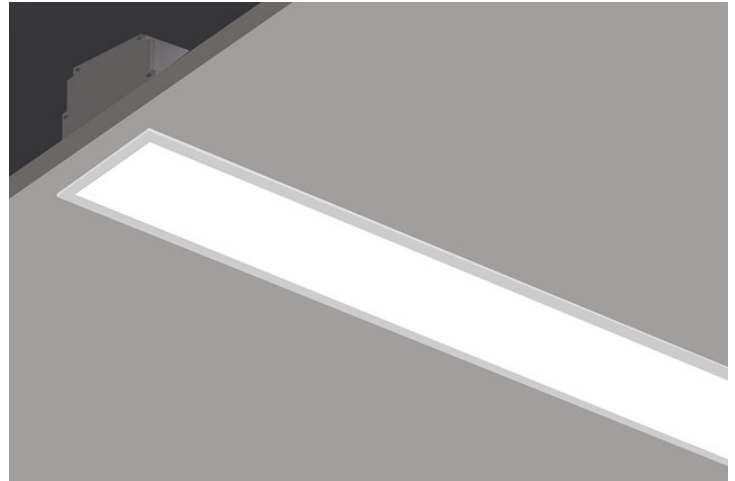

Introducing LED Linear Light

Sophia Architectural Series

Flange recessed

Flange kit is available with a slim, elegant flange designed to mask any openings or uneven edges in drywall cutouts and ensure a professional, uniform look once installed.

Ordering Information

Catalog NO.		Size
LSS-FL/KIT-4	-FL/KIT	4FT
LSS-FL/KIT-8	Recessed Flange Kit	8FT

Wall mount

The wall mount make provide a direct indirect lighting for down and Up/down lighting solution.The wall mount incorporates an easy-to-use, two-piece bracket system which enables a single user to install the luminaire in minutes.