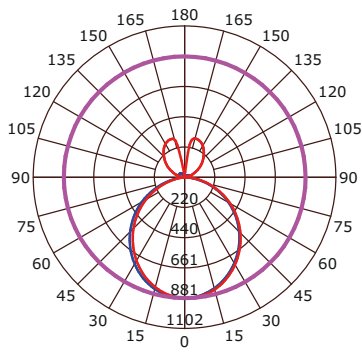

Dimension

Specification

Catalog No.	Size	Input Voltage (V)	Lamp Watt (W)	Efficiency (LM/W)	Lumen Output (LM)	CCT (K)	CRI	Life Time (HRS)
LSS- 2-3CCT	2FT	120-277VAC	20	100	2000	3000/4000/5000	>90	50,000
LSS-3-3CCT	3FT	120-277VAC	30	100	3000	3000/4000/5000	>90	50,000
LSS-4-3CCT	4FT	120-277VAC	40	100	4000	3000/4000/5000	>90	50,000
LSS-6-3CCT	6FT	120-277VAC	60	100	6000	3000/4000/5000	>90	50,000
LSS-8-3CCT	8FT	120-277VAC	80	100	8000	3000/4000/5000	>90	50,000
LSS-4/E-3CCT	4FT	120-277VAC	40	100	4000	3000/4000/5000	>90	50,000
LSS-8/E-3CCT	8FT	120-277VAC	80	100	8000	3000/4000/5000	>90	50,000
LSS-UP/2-3CCT	2FT	--	--	100	--	3000/4000/5000	>90	50,000
LSS-UP/3-3CCT	3FT	--	--	100	--	3000/4000/5000	>90	50,000
LSS-UP/4-3CCT	4FT	--	--	100	--	3000/4000/5000	>90	50,000
LSS-UP/6-3CCT	6FT	--	--	100	--	3000/4000/5000	>90	50,000
LSS-UP/8-3CCT	8FT	--	--	100	--	3000/4000/5000	>90	50,000

Photometric

Introducing LED Linear Light

Sophia Architectural Series

3FT Down Lighting

4FT Down Lighting

4FT Up & Down Lighting

6FT Up & Down Lighting

6FT Down Lighting