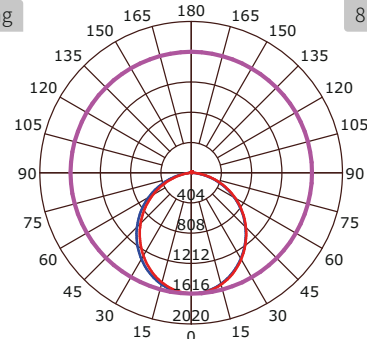

8FT Down Lighting