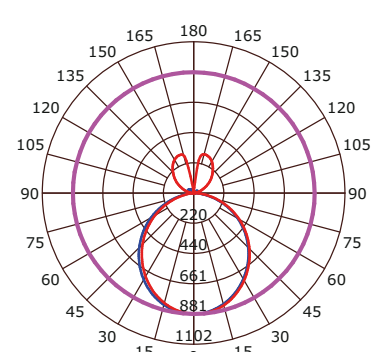

Dimension

Specification

Catalog No.	Size	Input Voltage (V)	Lamp Watt (W)	Efficiency (LM/W)	Lumen Output (LM)	CCT (K)	CRI	Life Time (HRS)
LSS- 2-3CCT	2FT	120-277VAC	20	100	2000	3000/4000/5000	>90	50,000
LSS-3-3CCT	3FT	120-277VAC	30	100	3000	3000/4000/5000	>90	50,000
LSS-4-3CCT	4FT	120-277VAC	40	100	4000	3000/4000/5000	>90	50,000
LSS-6-3CCT	6FT	120-277VAC	60	100	6000	3000/4000/5000	>90	50,000
LSS-8-3CCT	8FT	120-277VAC	80	100	8000	3000/4000/5000	>90	50,000
LSS-4/E-3CCT	4FT	120-277VAC	40	100	4000	3000/4000/5000	>90	50,000
LSS-8/E-3CCT	8FT	120-277VAC	80	100	8000	3000/4000/5000	>90	50,000
LSS-UP/2-3CCT	2FT	--	--	100	--	3000/4000/5000	>90	50,000
LSS-UP/3-3CCT	3FT	--	--	100	--	3000/4000/5000	>90	50,000
LSS-UP/4-3CCT	4FT	--	--	100	--	3000/4000/5000	>90	50,000
LSS-UP/6-3CCT	6FT	--	--	100	--	3000/4000/5000	>90	50,000
LSS-UP/8-3CCT	8FT	--	--	100	--	3000/4000/5000	>90	50,000

Photometric

Introducing LED Linear Light

Sophia Architectural Series

3FT Down Lighting

4FT Down Lighting

4FT Up & Down Lighting

6FT Up & Down Lighting

6FT Down Lighting