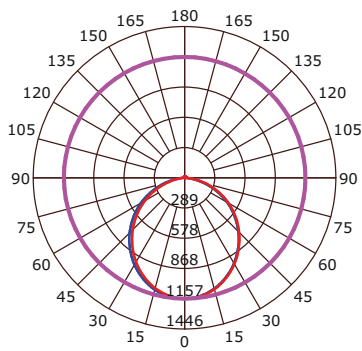

Introducing LED Linear Light

Sophia Architectural Series

3FT Down Lighting