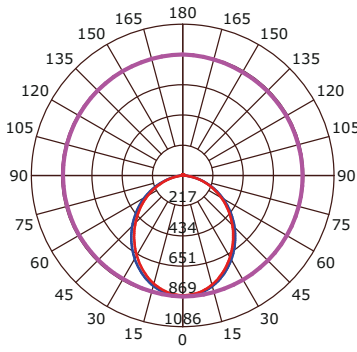

Photometric