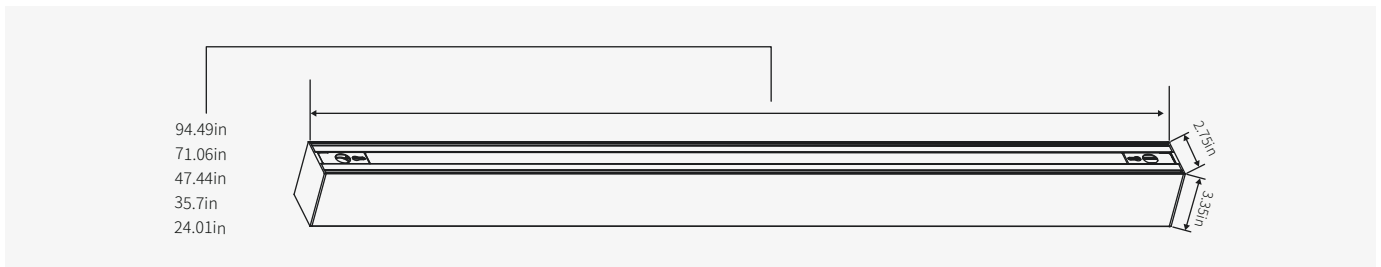

Features

- 3CCT 3000K/4000K/5000K selectable.
- Can be surface, suspended, wall, recessed mounted.
- 2 / 4 / 6 / 8 FT available. Up lighting modules available.
- DIY with different connection via T/L/X joints on both ends.
- 50000hrs lifetime rated.
- UL listed, suitable for damp locations.
- Performance engineered optical lens assembly delivers unique beam angles and reduces glare.
- Applications: Storage rooms / Offices Conference rooms / Retail Reception areas / Hallways Education facilities etc.

Dimension

Specification

Catalog No.	Size	Input Voltage (V)	Lamp Watt (W)	Efficiency (LM/W)	Lumen Output (LM)	CCT (K)	CRI	Life Time (HRS)
LSS- 2-3CCT	2FT	120-277VAC	20	100	2000	3000/4000/5000	>90	50,000
LSS-3-3CCT	3FT	120-277VAC	30	100	3000	3000/4000/5000	>90	50,000
LSS-4-3CCT	4FT	120-277VAC	40	100	4000	3000/4000/5000	>90	50,000
LSS-6-3CCT	6FT	120-277VAC	60	100	6000	3000/4000/5000	>90	50,000
LSS-8-3CCT	8FT	120-277VAC	80	100	8000	3000/4000/5000	>90	50,000
LSS-4/E-3CCT	4FT	120-277VAC	40	100	4000	3000/4000/5000	>90	50,000
LSS-8/E-3CCT	8FT	120-277VAC	80	100	8000	3000/4000/5000	>90	50,000
LSS-UP/2-3CCT	2FT	--	--	100	--	3000/4000/5000	>90	50,000
LSS-UP/3-3CCT	3FT	--	--	100	--	3000/4000/5000	>90	50,000
LSS-UP/4-3CCT	4FT	--	--	100	--	3000/4000/5000	>90	50,000
LSS-UP/6-3CCT	6FT	--	--	100	--	3000/4000/5000	>90	50,000
LSS-UP/8-3CCT	8FT	--	--	100	--	3000/4000/5000	>90	50,000