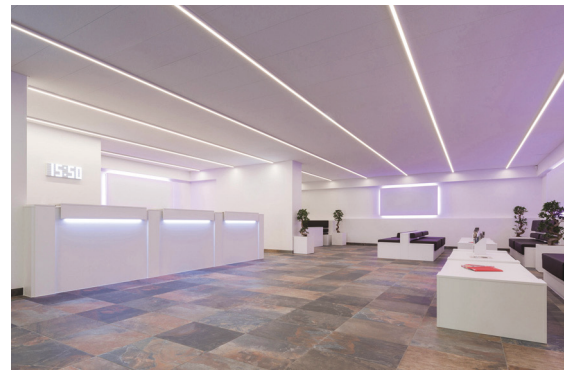

Continuous / Patten

The Continuous LED linear lighting system is exclusively designed for the architect and designer with imagination and personal style.

Ordering Information

Catalog NO.		Color Temperature
LSS-L-3CCT	 L corner 90 degree	3K/4K/5K 3CCT
LSS-T-3CCT	 T corner	3K/4K/5K 3CCT
LSS-X-3CCT	 X corner	3K/4K/5K 3CCT
LSS-LHE-3CCT	 LHE corner 120 (Hexagons)	3K/4K/5K 3CCT
LSS-L'WALL/CEILING-3CCT	 L'WALL/CEILING	3K/4K/5K 3CCT
LSS-CUP	CUP	3K/4K/5K 3CCT