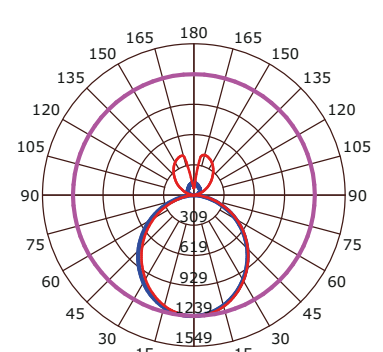

Dimension

Specification

Catalog No.	Size	Input Voltage (V)	Lamp Watt (W)	Efficiency (LM/W)	Lumen Output (LM)	CCT (K)	CRI	Life Time (HRS)
LSS- 2-3CCT	2FT	120-277VAC	20	100	2000	3000/4000/5000	>90	50,000
LSS-3-3CCT	3FT	120-277VAC	30	100	3000	3000/4000/5000	>90	50,000
LSS-4-3CCT	4FT	120-277VAC	40	100	4000	3000/4000/5000	>90	50,000
LSS-6-3CCT	6FT	120-277VAC	60	100	6000	3000/4000/5000	>90	50,000
LSS-8-3CCT	8FT	120-277VAC	80	100	8000	3000/4000/5000	>90	50,000
LSS-4/E-3CCT	4FT	120-277VAC	40	100	4000	3000/4000/5000	>90	50,000
LSS-8/E-3CCT	8FT	120-277VAC	80	100	8000	3000/4000/5000	>90	50,000
LSS-UP/2-3CCT	2FT	--	--	100	--	3000/4000/5000	>90	50,000
LSS-UP/3-3CCT	3FT	--	--	100	--	3000/4000/5000	>90	50,000
LSS-UP/4-3CCT	4FT	--	--	100	--	3000/4000/5000	>90	50,000
LSS-UP/6-3CCT	6FT	--	--	100	--	3000/4000/5000	>90	50,000
LSS-UP/8-3CCT	8FT	--	--	100	--	3000/4000/5000	>90	50,000

Photometric

Introducing LED Linear Light

Sophia Architectural Series

3FT Down Lighting

4FT Down Lighting

4FT Up & Down Lighting

6FT Up & Down Lighting

6FT Down Lighting