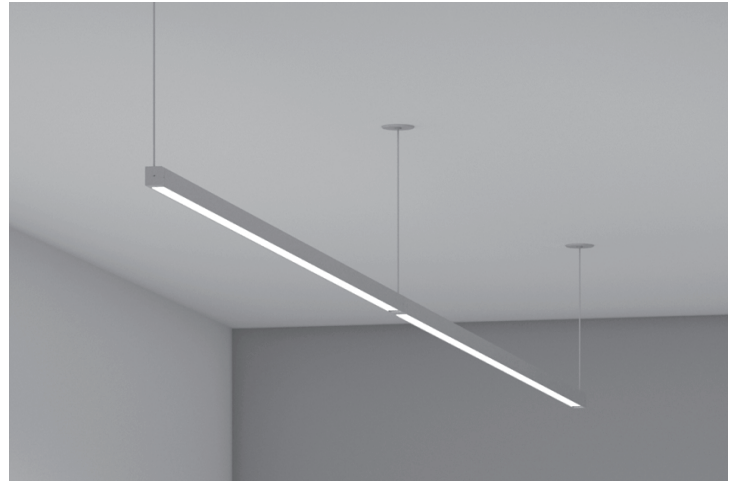

UP Lighting

Up lighting has the upper hand in larger spaces with vast walls. Throwing light upwards can help ‘raise’ a ceiling or enhance the architectural structure or interior design features; or it may be used to boost local ambient light levels

Ordering Information

Catalog NO.		Size	Color Temperature
LSS-UP/2-3CCT	With Up Lighting	2FT -	3K/4K/5K 3CCT
LSS-UP/3-3CCT		3FT -	3K/4K/5K 3CCT
LSS-UP/4-3CCT		4FT -	3K/4K/5K 3CCT
LSS-UP/6-3CCT		6FT -	3K/4K/5K 3CCT
LSS-UP/8-3CCT		8FT -	3K/4K/5K 3CCT