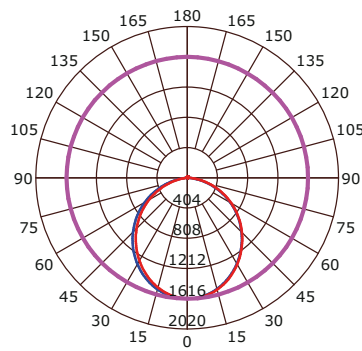

Dimension

Specification

Catalog No.	Size	Input Voltage (V)	Lamp Watt (W)	Efficiency (LM/W)	Lumen Output (LM)	CCT (K)	CRI	Life Time (HRS)
LSS- 2-3CCT	2FT	120-277VAC	20	100	2000	3000/4000/5000	>90	50,000
LSS-3-3CCT	3FT	120-277VAC	30	100	3000	3000/4000/5000	>90	50,000
LSS-4-3CCT	4FT	120-277VAC	40	100	4000	3000/4000/5000	>90	50,000
LSS-6-3CCT	6FT	120-277VAC	60	100	6000	3000/4000/5000	>90	50,000
LSS-8-3CCT	8FT	120-277VAC	80	100	8000	3000/4000/5000	>90	50,000
LSS-4/E-3CCT	4FT	120-277VAC	40	100	4000	3000/4000/5000	>90	50,000
LSS-8/E-3CCT	8FT	120-277VAC	80	100	8000	3000/4000/5000	>90	50,000
LSS-UP/2-3CCT	2FT	--	--	100	--	3000/4000/5000	>90	50,000
LSS-UP/3-3CCT	3FT	--	--	100	--	3000/4000/5000	>90	50,000
LSS-UP/4-3CCT	4FT	--	--	100	--	3000/4000/5000	>90	50,000
LSS-UP/6-3CCT	6FT	--	--	100	--	3000/4000/5000	>90	50,000
LSS-UP/8-3CCT	8FT	--	--	100	--	3000/4000/5000	>90	50,000

Photometric

Introducing LED Linear Light

Sophia Architectural Series

3FT Down Lighting

4FT Down Lighting

4FT Up & Down Lighting

6FT Up & Down Lighting

6FT Down Lighting