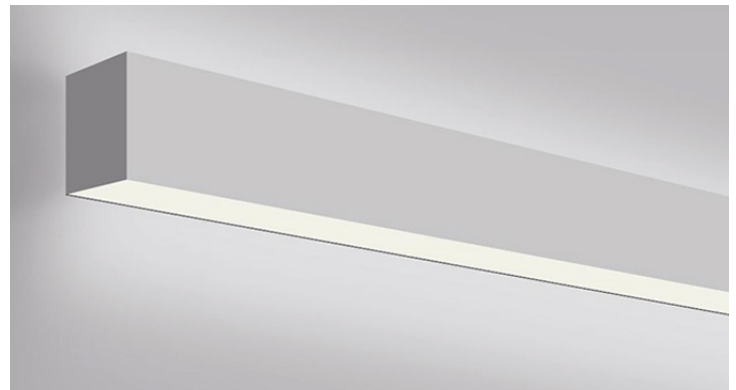

Ordering Information

Catalog NO.	
LSS-WALL bracket	-WALL bracket Wall mounted Kit

Individual Emergency backup

Add this option for 90 minutes battery backup installation.

Catalog NO.	LSS-Emergency 8W