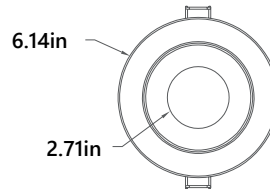

LS-RGDL-6-5CCT

6" 5CCT Floating Gimbal Can-Less LED Recessed Downlight

LUMENS: 1000lm

COLOR TEMPERATURE: Selectable 5CCT

APERTURE: Round Gimbal

360° ROTATION 90° TILT

CCT SELECTABLE SWITCH

Description 6" Floating Gimbal offers 360° rotation and a 90° tilt range to direct light as desired to suit your application. Can-Less downlights install directly into the ceiling with no recessed housing required. Prior to installation, select between 5 color temperatures of light output; Soft, Warm, Bright to Daylight and dimmable. The low profile unit is cETLus wet listed and produces 1000 lumens at 90+ CRI.

FEATURES

- 1000lm / 13W
- Selectable CCT: 2700K, 3000K, 3500K, 4000K, 5000K @ 90+CRI
- Floating Gimbal tilt 90° and rotates 360°
- No housing is required
- Available in Black or White finishes
- Dimming down to 10% with most dimmers
- 50,000 hour rated
- Certified to the high efficacy requirements of California JA8 Title 24
- cETLus listed for Wet Location
- ENERGY STAR Certified

PRODUCT IMAGES & DIMENSIONS

LS-RGDL-6-5CCT-BL Black
LS-RGDL-6-5CCT-WH White
 6" 5CCT Floating Gimbal Can-Less Recessed Downlight

SPECIFICATIONS

Catalog Number	Size	Type/Finish	Lumen/Wattage	Selectable CCT	CRI	Certificated
LSRGDL-6-5CCT-BL	6"	Gimbal/Black	1000lm/13W	27K/30K/435K/0K/50K	90+	cETLus
LSRGDL-6-5CCT-WH	6"	Gimbal/White	1000lm/13W	27K/30K/435K/0K/50K	90+	cETLus