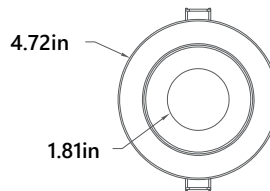

LS-RGDL-4-5CCT

4" 5CCT Floating Gimbal Can-Less LED Recessed Downlight

LUMENS: 650lm

COLOR TEMPERATURE: Selectable 5CCT

APERTURE: Round Gimbal

360° ROTATION 90° TILT

Description 4" Floating Gimbal offers 360° rotation and a 90° tilt range to direct light as desired to suit your application. Can-Less downlights install directly into the ceiling with no recessed housing required. Prior to installation, select between 5 color temperatures of light output; Soft, Warm, Bright to Daylight and dimmable. The low profile unit is cETLus wet listed and produces 650 lumens at 90+ CRI.

CCT SELECTABLE SWITCH

FEATURES

- 650lm / 9W
- Selectable CCT: 2700K, 3000K, 3500K, 4000K, 5000K @ 90+CRI
- Floating Gimbal tilt 90° and rotates 360°
- No housing is required
- Available in Black or White finishes
- Dimming down to 10% with most dimmers
- 50,000 hour rated
- Certified to the high efficacy requirements of California JA8 Title 24
- cETLus listed for Wet Location
- ENERGY STAR Certified

PRODUCT IMAGES & DIMENSIONS

LS-RGDL-4-5CCT-BL Black
LS-RGDL-4-5CCT-WH White
4" 5CCT Floating Gimbal Can-Less Recessed Downlight

SPECIFICATIONS

Catalog Number	Size	Type/Finish	Lumen/Wattage	Selectable CCT	CRI	Certificated
LSRGDL-4-5CCT-BL	4"	Gimbal/Black	650lm/9W	27K/30K/435K/0K/50K	90+	cETLus
LSRGDL-4-5CCT-WH	4"	Gimbal/White	650lm/9W	27K/30K/435K/0K/50K	90+	cETLus