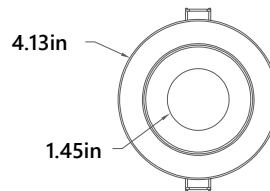

## 3" 5CCT Floating Gimbal Can-Less LED Recessed Downlight

LUMENS: 550lm

COLOR TEMPERATURE: Selectable 5CCT

APERTURE: Round Gimbal

360° ROTATION 90° TILT

CCT SELECTABLE SWITCH

**Description** 3" Floating Gimbal offers 360° rotation and a 90° tilt range to direct light as desired to suit your application. Can-Less downlights install directly into the ceiling with no recessed housing required. Prior to installation, select between 5 color temperatures of light output; Soft, Warm, Bright to Daylight and dimmable. The low profile unit is cETLus wet listed and produces 550 lumens at 90+ CRI.

### FEATURES

- 550lm / 7W
- Selectable CCT: 2700K, 3000K, 3500K, 4000K, 5000K @ 90+CRI
- Floating Gimbal tilt 90° and rotates 360°
- No housing is required
- Available in Black or White finishes
- Dimming down to 10% with most dimmers
- 50,000 hour rated
- Certified to the high efficacy requirements of California JA8 Title 24
- cETLus listed for Wet Location
- ENERGY STAR Certified

### PRODUCT IMAGES & DIMENSIONS

**LS-RGDL-3-5CCT-BL** Black  
**LS-RGDL-3-5CCT-WH** White  
 3" 5CCT Floating Gimbal Can-Less Recessed Downlight