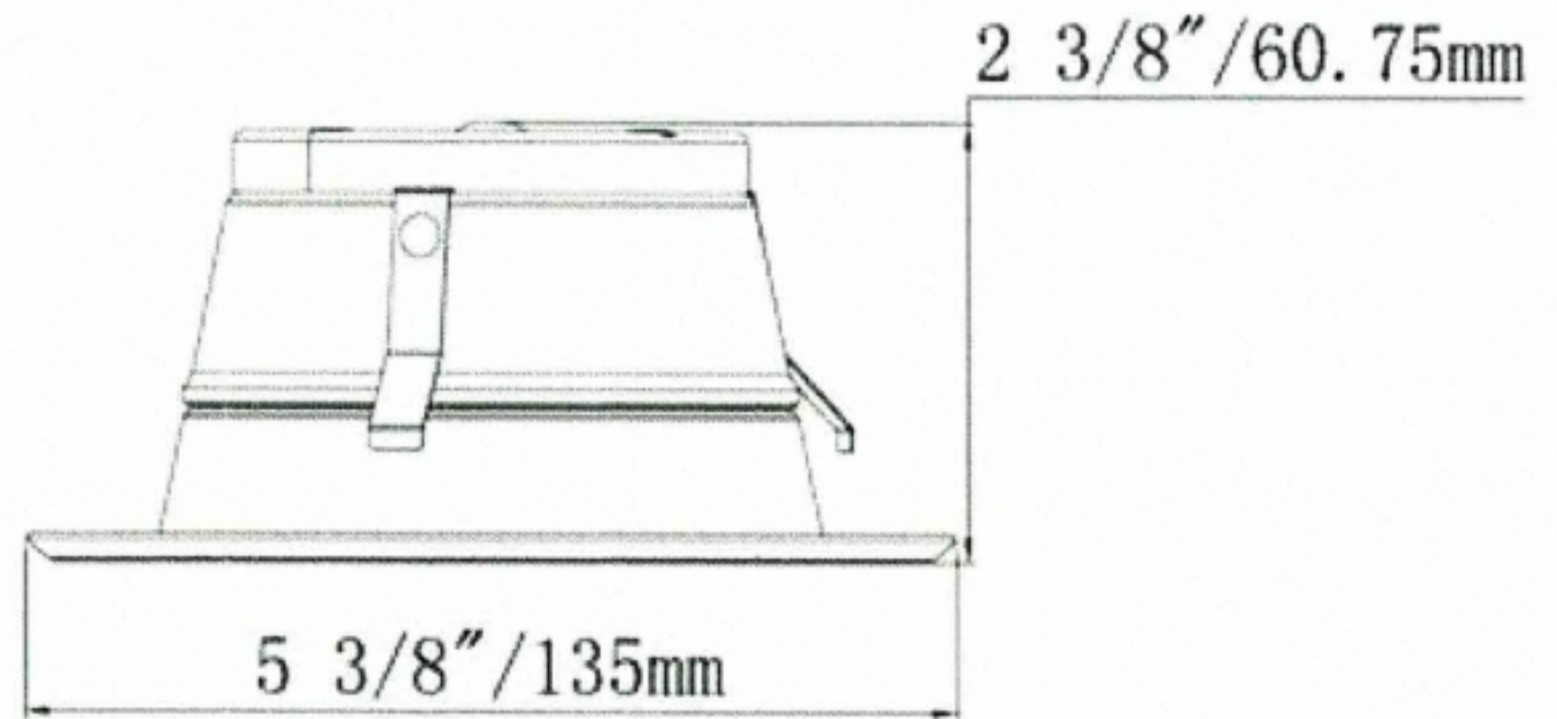

#### Features

- White painted Diecast body is appropriate for heat dissipation.
- Oversized trim ring constructed from one-piece diecast.
- 3 Tension clips pre-installed on unit for easy installation

Product code	COLOR	COLOR TEMPERATURE	VOLTAGE	Wattage	Lumen	Luminous Efficiency
LSO-4"401R-AC-SMOOTH/3K	WHITE	3000K	120V	10W	640lm	64lm/W
LSO-4"401R-AC-SMOOTH/4K	WHITE	4000K	120V	10W	640lm	64lm/W
LSO-4"401R-AC-SMOOTH/5K	WHITE	5000K	120V	10W	640lm	64lm/W