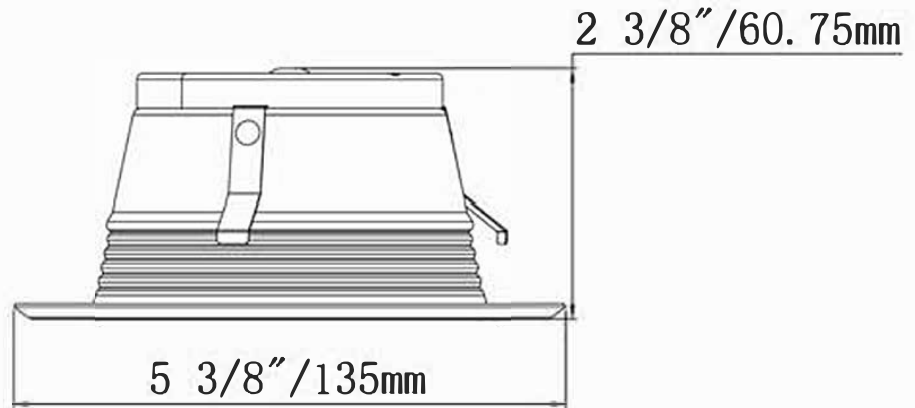

## LS-O-4INCH-401R-B Product Name

### Features

- White painted Diecast body is appropriate for heat dissipation.
- Oversized trim ring constructed from one-piece diecast.
- 3 Tension clips pre-installed on unit for easy installation

Product code	COLOR	COLOR TEMPERATURE	VOLTAGE	Wattage	Lumen	Luminous Efficiency
LS-O-4INCH-401R-B	WHITE	3000K	120V	10W	640lm	64lm/W
LS-O-4INCH-401R-B	WHITE	4000K	120V	10W	640lm	64lm/W
LS-O-4INCH-401R-B	WHITE	5000K	120V	10W	640lm	64lm/W