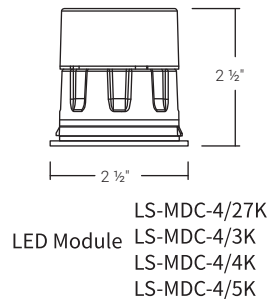

LS-MINI

LED Interchangeable

4" Trimless Reflector For 4" Standard Housing

Catalog Number

Project Name

Description

The LED module is made with die-cast, so it is appropriate for heat dissipation.
 LED Module is the form of replacement, so you can easily replace the LED module
 The body of the trim is made of light weight plastic
 3 tension clips pre-installed on unit for easy installation
 LED module can be rotated 440 degrees, and tilted 28 degrees
 Protected LED driver performs at 120V (120-277V available also)
 Dimming down to 10% with most dimmers at 120V only
 CCT 2700K, 3000K, 4000K and 5000K
 CRI 90
 Long life LED chips guaranteed up to 50,000 Hours.

DELIVERED LUMENS		WATTAGE		EFFICACY	
900 Lumens		9 watts		100 lumens/watts	
CCT	2700K, 3000K, 4000K, 5000K	VOLTAGE	120V (*120-227V)	TRIM OPTION	Trimless
CRI	CRI > 90	LIFE TIME	50,000 Hrs	FINISH	White
DIMMING	100%-10%, TRIAC	RATINGS	Energy Star, UL, T24	WARRANTY	5 years

*Please consult factory

DIMENSIONS | LISTINGS

Adjustability

ORDERING

LS-MDC-4-27K-LS-MD-4-RND

SERIES	SIZE	CCT	TRIMLESS OPTION
LS-MDC-4	4"	27K - 2700K 3K - 3000K 4K - 4000K 5K - 5000K	LS-MD-4-RND - Round LS-MD-4-SQ - Square