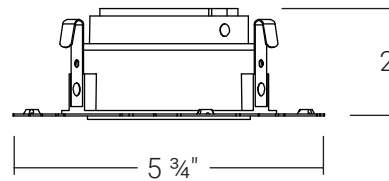

LS-MINI

LED Interchangeable

4" Trimless Reflector For 4" Standard Housing

Catalog Number

Project Name

Description

The LED module is made with die-cast, so it is appropriate for heat dissipation.
 LED Module is the form of replacement, so you can easily replace the LED module
 The body of the trim is made of light weight plastic
 3 tension clips pre-installed on unit for easy installation
 LED module can be rotated 440 degrees, and tilted 28 degrees
 Protected LED driver performs at 120V (120-277V available also)
 Dimming down to 10% with most dimmers at 120V only
 CCT 2700K, 3000K, 4000K and 5000K
 CRI 90
 Long life LED chips guaranteed up to 50,000 Hours.

*Please consult factory

DIMENSIONS | LISTINGS

Adjustability

ORDERING

LS-MDC-4-27K-LS-MD-4-RND

SERIES	SIZE	CCT	TRIMLESS OPTION
LS-MDC-4	4"	27K - 2700K 3K - 3000K 4K - 4000K 5K - 5000K	LS-MD-4-RND - Round LS-MD-4-SQ - Square