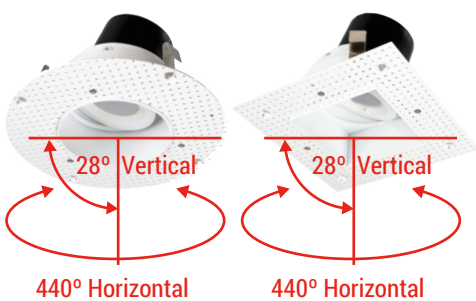

LS-MINI

LED Interchangeable

4" Trimless Reflector For 4" Standard Housing

Catalog Number

Project Name

Description

The LED module is made with die-cast, so it is appropriate for heat dissipation.
 LED Module is the form of replacement, so you can easily replace the LED module
 The body of the trim is made of light weight plastic
 3 tension clips pre-installed on unit for easy installation
 LED module can be rotated 440 degrees, and tilted 28 degrees
 Protected LED driver performs at 120V (120-277V available also)
 Dimming down to 10% with most dimmers at 120V only
 CCT 2700K, 3000K, 4000K and 5000K
 CRI 90
 Long life LED chips guaranteed up to 50,000 Hours.

DELIVERED LUMENS		WATTAGE		EFFICACY	
900 Lumens		9 watts		100 lumens/watts	
CCT	2700K, 3000K, 4000K, 5000K	VOLTAGE	120V (*120-227V)	TRIM OPTION	Trimless
CRI	CRI > 90	LIFE TIME	50,000 Hrs	FINISH	White
DIMMING	100%-10%, TRIAC	RATINGS	Energy Star, UL, T24	WARRANTY	5 years

*Please consult factory

DIMENSIONS | LISTINGS

Adjustability

ORDERING

LS-MDC-4-27K-LS-MD-4-RND

SERIES	SIZE	CCT	TRIMLESS OPTION
LS-MDC-4	4"	27K - 2700K 3K - 3000K 4K - 4000K 5K - 5000K	LS-MD-4-RND - Round LS-MD-4-SQ - Square