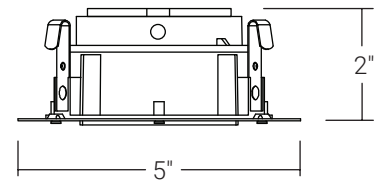

LS-MINI

LED Interchangeable

4" Trimless Reflector For 4" Standard Housing

Catalog Number

Project Name

Description

The LED module is made with die-cast, so it is appropriate for heat dissipation.
 LED Module is the form of replacement, so you can easily replace the LED module
 The body of the trim is made of light weight plastic
 3 tension clips pre-installed on unit for easy installation
 LED module can be rotated 440 degrees, and tilted 28 degrees
 Protected LED driver performs at 120V (120-277V available also)
 Dimming down to 10% with most dimmers at 120V only
 CCT 2700K, 3000K, 4000K and 5000K
 CRI 90
 Long life LED chips guaranteed up to 50,000 Hours.

*Please consult factory

DIMENSIONS | LISTINGS

Adjustability

ORDERING

LS-MDC-4-27K-LS-MD-4-RND

SERIES	SIZE	CCT	TRIMLESS OPTION
LS-MDC-4	4"	27K - 2700K 3K - 3000K 4K - 4000K 5K - 5000K	LS-MD-4-RND - Round LS-MD-4-SQ - Square