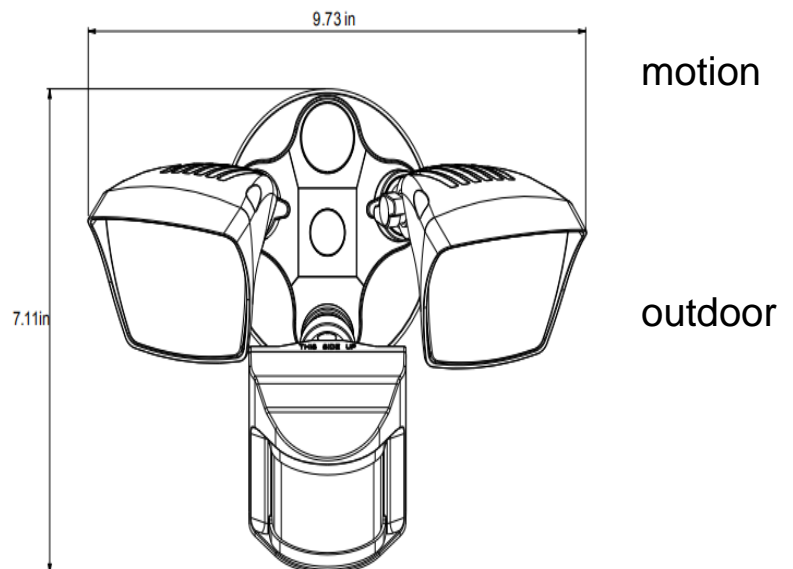

Features:

- Can turn on automatically when the is detected with 150 degree.
- Super bright and energy saving.
- IP65 waterproof, durable and weatherproof design ensures safety for use.
- Quick and simple installation.
- Up to 50,000 hours long lifespan.