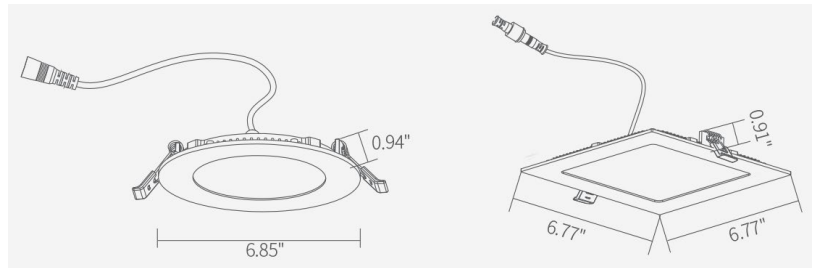

LS-CS-6-5CCT

6" Can-Less 5CCT Recessed LED Downlight

LUMENS: 1000lm

COLOR TEMPERATURE: Selectable 5CCT

APERTURE: Round & Square

Description This 6" ultra slim profile can-less recessed LED downlights are designed for easy installation into new construction or remodel applications. Tunable white luminaires include an integral Selectable CCT switch located on the junction box of each luminaire with a quick connect that allows for easy disconnect and mounting in the ceiling. Suitable for wet locations

CCT Switch

FEATURES

- 120VAC 1000lm / 12W
- Field selectable CCT: 2700K / 3000K / 3500K / 4000K / 5000K
- 90+CRI
- Triac dimming
- No housing required and includes pre-wired junction box
- Junction box includes tunable color temperature switch
- Quick disconnect allows for easy installation
- IC Air-tight rated
- Suitable for Wet locations
- Energy Star listed, CEC Title 24 JA8 listed, ETL approved, RoHS compliant

PRODUCT IMAGES & DIMENSIONS

LS-CS-6-5CCT-RND
6" Round

LS-CS-6-5CCT-SQ
6" Square

SPECIFICATIONS

Catalog Number	Size	Voltage	Wattage	Efficacy	Lumen	CCT	CRI	Life Time
LS-CS-6-5CCT-RND	6"	120VAC	12W	85lm/W	1000lm	27K/30K/35K/40K/50K	90+	50,000Hrs.
LS-CS-6-5CCT-SQ	6"	120VAC	12W	85lm/W	1000lm	27K/30K/35K/40K/50K	90+	50,000Hrs.