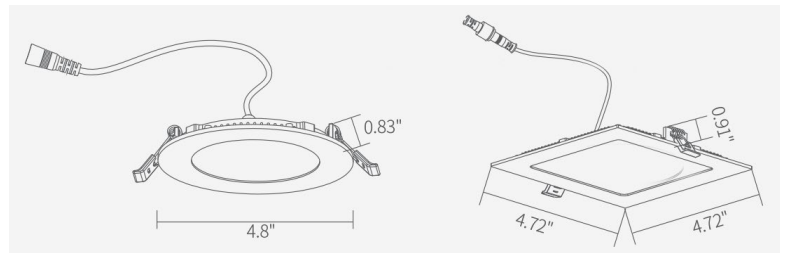

## 4" Can-less 5CCT Recessed LED Downlight

LUMENS: 700lm

COLOR TEMPERATURE: Selectable 5CCT

APERTURE: Round & Square

**Description** This 4" ultra slim profile can-less recessed LED downlights are designed for easy installation into new construction or remodel applications. Tunable white luminaires include an integral Selectable CCT switch located on the junction box of each luminaire with a quick connect that allows for easy disconnect and mounting in the ceiling. Suitable for wet locations.

### PRODUCT IMAGES & DIMENSIONS

**LS-CS-4-5CCT-RND**  
4" Round

**LS-CS-4-5CCT-SQ**  
4" Square