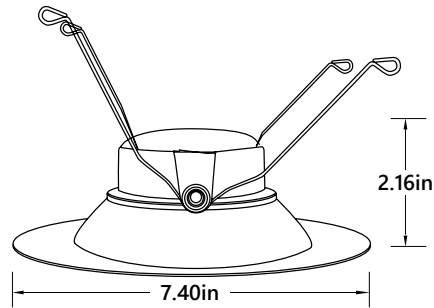

LS-6-RGB

6" Smart Wi-Fi RGB with 2700K-6500K LED Retrofit Downlight

LUMENS: 1000lm

COLOR TEMPERATURE: RGBW

APERTURE: Round

Description This 6" LED downlight is ready to fit most 6" recessed can housings, this dimmable smart Wi-Fi RGBW can produce up to 1000 Lumens using only 14-Watt - up to 84% less energy than an equivalent incandescent. The smart Wif-Fi RGBW is programmable from 2700K to 6500K when on the white color setting and offers thousands of RGBW color possibilities. Control lighting with simple voice commands or an intuitive mobile app. These smart downlights connect directly to your Wi-Fi at home without any hubs or additional hardware, allowing control over color, dimming, schedules and more using an intuitive mobile app or your Alexa or Google device. 80+ CRI LED light makes colors vibrant and skin tones look more natural, all while saving energy and lasting for decades.

PRODUCT IMAGES & DIMENSIONS

LS-6-RGB
6" Smart Wi-Fi RGBW,
White

SPECIFICATIONS

Catalog Number	Size	Voltage	Wattage	Lumen	CCT	CRI	Finish	Certificated
LS-6-RGB	6"	120V	14W	1000lm	RGB+2700-6500K	80+	White	ENERGY STAR