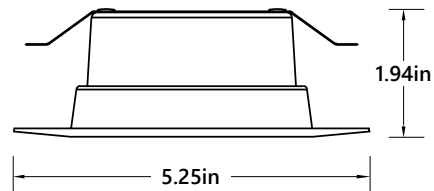

LS-4-RGB

4" Smart Wi-Fi RGB with 2700K-6500K LED Retrofit Downlight

LUMENS: 700lm

COLOR TEMPERATURE: RGBW

APERTURE: Round

Description This 4" LED downlight is ready to fit most 4" recessed can housings, this dimmable smart Wi-Fi RGBW can produce up to 700 Lumens using only 9-Watt - up to 84% less energy than an equivalent incandescent. The smart Wif-Fi RGBW is programmable from 2700K to 6500K when on the white color setting and offers thousands of RGBW color possibilities. Control lighting with simple voice commands or an intuitive mobile app. These smart downlights connect directly to your Wi-Fi at home without any hubs or additional hardware, allowing control over color, dimming, schedules and more using an intuitive mobile app or your Alexa or Google device. 80+ CRI LED light makes colors vibrant and skin tones look more natural, all while saving energy and lasting for decades.

PRODUCT IMAGES & DIMENSIONS

LS-4-RGB
4" Smart Wi-Fi RGBW,
White

SPECIFICATIONS

Catalog Number	Size	Voltage	Wattage	Lumen	CCT	CRI	Finish	Certificated
LS-4-RGB	4"	120V	9W	700lm	RGB+2700-6500K	80+	White	ENERGY STAR