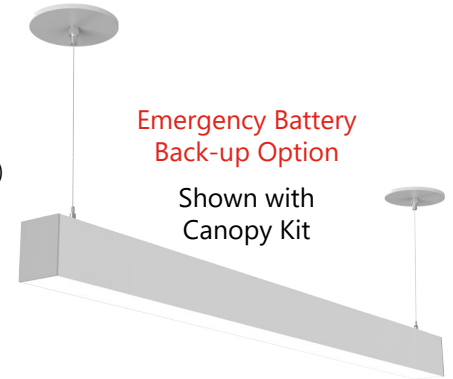

LSS-UPD-2WT / LSS-UPD-4WT / LSS-UPD-8WT

Sophia Up & Down 4 Wattage & 4CCT Selectable Linear LED Down Light

LUMENS: 1100lm - 11500lm

COLOR TEMPERATURE: 30K/35K/40K/50K

APERTURE: Linear

Description The LED Linear Up and Down light is a versatile lighting solution perfect for a variety of applications, including offices, storage rooms, conference rooms, retail spaces, and education facilities. Constructed with extruded aluminum for durability and a sleek aesthetic, it features a polycarbonate milky diffuser that provides a soft, even light distribution. The up and down light ratio is field adjustable, allowing for customized illumination to suit any space. Offering multiple mounting options, including surface, suspended, wall mounted, and recessed, this fixture can seamlessly integrate into any design. Furthermore, it comes with four selectable wattage options and four CCT selectable, providing complete control over the lighting environment.

FEATURES

- Up & Down ratio field adjustable
- Three different length: 2', 4', or 8'
- Wattage options: **2ft.** (10W/15W/20W/25W); **4ft.** (20W/30W/40W/50W); **8ft.** (40W/60W/80W/100W)
- Selectable 3000K, 3500k, 4000K or 5000K @ 80+CRI
- Extruded Aluminum in White or Black finish
- Can be surface, suspended, wall, recessed mounted
- Seamless linkable
- Endless configurations with different connection via L/T/X joints on both ends
- Motion Sensor & Emergency Back-up option available
- 5-year limited warranty
- cULus Listed for Damp Location

UP & DOWN SELECTABLE SWITCHES			
UP & DOWN	UP CCT	DOWN CCT	WATT
50% - 50%	3000K	3000K	30W
40% - 60%	3500K	3500K	40W
30% - 70%	4000K	4000K	50W
0% - 100%	5000K	5000K	20W

PRODUCT IMAGES & DIMENSIONS

SPECIFICATIONS