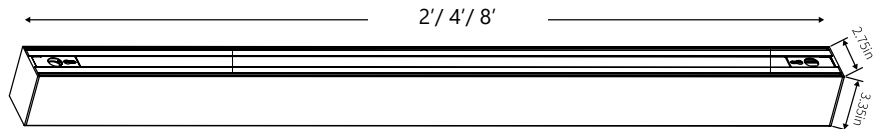

PRODUCT IMAGES & DIMENSIONS

SPECIFICATIONS

PART NUMBER	LENGHT	LUMEN	LUMEN/WATTAGE	SELECTABLE 5CCT	VOLTAGE	DIMMING	CRI	FINISH	LISTING
LSS-UPD-2WT-4CCT-BL	2ft.	1100-2875lm	10W/15W/20W/25W	30K/35K/40K/50K	120-277V	0-10V	80	Black	cULus
LSS-UPD-2WT-4CCT-WH	2ft.	1100-2875lm	10W/15W/20W/25W	30K/35K/40K/50K	120-277V	0-10V	80	White	cULus
LSS-UPD-4WT-4CCT-BL	4ft.	2200-5750lm	20W/30W/40W/50W	30K/35K/40K/50K	120-277V	0-10V	80	Black	cULus
LSS-UPD-4WT-4CCT-WH	4ft.	2200-5750lm	20W/30W/40W/50W	30K/35K/40K/50K	120-277V	0-10V	80	White	cULus
LSS-UPD-8WT-4CCT-BL	8ft.	4400-11500lm	40W/60W/80W/100W	30K/35K/40K/50K	120-277V	0-10V	80	Black	cULus
LSS-UPD-8WT-4CCT-WH	8ft.	4400-11500lm	40W/60W/80W/100W	30K/35K/40K/50K	120-277V	0-10V	80	White	cULus