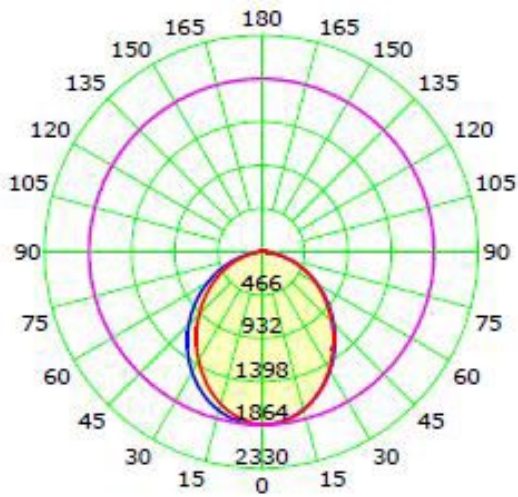

PRODUCT PHOTOMETRIC

Luminous Intensity Distribution Curve

Luminaire	4000K
Input Voltage (VAC)	120-277
Power (W)	41.52W
Delivered Lumen (Lm)	4650.24Lm
Efficacy (Lm/W)	112Lm/W
Beam Angle	H102.4 V96.0
Power Factor (PF)	>95
Color Rendering Index (CRI)	>80