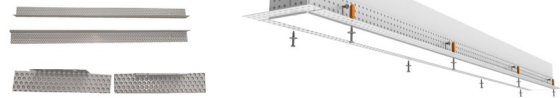

PART NUMBER	DESCRIPTION	VOLTAGE	FINISH
LSS-CABLE5-100FT-BL	100' UL-Listed 5-Wire Cable	300V	Black
LSS-CABLE5-100FT-WHT	100' UL-Listed 5-Wire Cable	300V	White

Recessed Flange Kit for T-bar Ceiling

Slim aluminum profile. Mounting screws included

PART NUMBER	DESCRIPTION	FINISH
LSS-FLKIT-4	4' Recessed Flange Kit	White
LSS-FLKIT-8	8' Recessed Flange Kit	White

Recessed Mud-In Kit

Mounting screws included

PART NUMBER	DESCRIPTION	FINISH
LSS-MUDKIT-2	2' Mud Kit	White
LSS-MUDKIT-4	4' Mud Kit	White