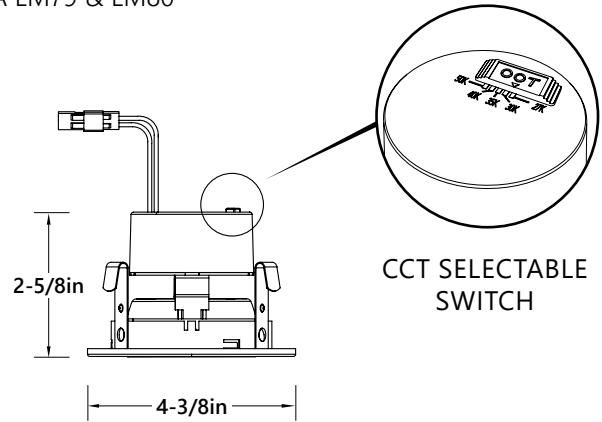

## 3" Selectable 5CCT LED Adjustable Gimbal Retrofit Downlight

LUMENS:760-830lm

COLOR TEMPERATURE: Selectable 5CCT

APERTURE: Round Adjustable

**Description** 3" selectable 5CCT LED adjustable gimbal retrofit is compatible with most 3" standard recessed new construction and remodel housings.

### FEATURES

- 760-830lm / 9W
- Selectable CCT: 2700K, 3000K, 3500K, 4000K, 5000K @ 90+CRI
- Protected LED driver performs at 120V
- Black or White finishes
- Adjustable Gimbal can be rotated 25° vertically and 358° horizontally
- Die-cast aluminum heatsink dissipates heat from LED board
- 3 Tension clips pre-installed on unit for easy installation
- Dimming down to 10% with most dimmers
- Certified to the high efficacy requirements of California JA8 Title 24
- cULus listed
- ENERGY STAR Certified
- RoHS compliances
- Tested in accordance with IESNA LM79 & LM80

### PRODUCT IMAGES & DIMENSIONS

**LSRE-3RA5CCTBK**  
3" Adjustable Gimbal,  
Black finish

**LSRE-3RA5CCTWH**  
3" Adjustable Gimbal,  
White finish

### SPECIFICATIONS

Catalog Number	Size	Type/Finish	Selectable CCT / Lumen	CRI	Certificated
LSRE-3RA5CCTBK	3"	Adjustable Gimbal/Black	27K/760lm; 30K/780lm; 35K/800lm; 40K/820lm; 50K/830lm	90+	cULus
LSRE-3RA5CCTWH	3"	Adjustable Gimbal/White	27K/760lm; 30K/780lm; 35K/800lm; 40K/820lm; 50K/830lm	90+	cULus