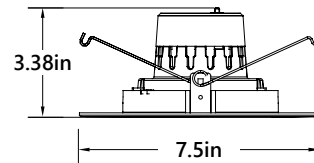

LSRD-6G5CCT

6" 5CCT Adjustable Gimbal LED Recessed Downlight

LUMENS: 975-1050lm

COLOR TEMPERATURE: Selectable 5CCT

APERTURE: Adjustable Gimbal

360° ROTATION 25° TILT

CCT SELECTABLE SWITCH

Description 6" Adjustable Gimbal offers 360° rotation and a 25° tilt range to direct light and choose from 5 colors 2700K/3000K/3500K/4000K/5000K as desired to suit your application. Gimbal LED Recessed downlights Ideal for residential lighting. Also can be used as commercial or hospitality lighting. You can apply these Recessed lights in any room such as living room, bedroom, kitchen, bathroom, closet, entryway. Effectively use them at offices, hotels, hallways, meeting rooms, restaurants, metro stations and other commercial place.

FEATURES

- 975-1050lm / 15W
- Selectable CCT: 2700K, 3000K, 3500K, 4000K, 5000K @ 90+CRI
- Adjustable Gimbal tilt 25° and rotates 360°
- 100° Beam angle
- Available in White finishes
- Dimming down to 10% with most dimmers
- 30,000 hour rated
- cETLus listed
- ENERGY STAR Certified

PRODUCT IMAGES & DIMENSIONS

LSRD-6G5CCT-WH White
6" 5CCT Adjustable Gimbal LED Recessed Downlight

SPECIFICATIONS

Catalog Number	Size	Type/Finish	Lumen/Wattage	Selectable CCT	CRI	Certificated
LSRD-6G5CCTWH	6"	Gimbal/White	975-1050lm/15W	27K/30K/435K/0K/50K	90+	cETLus