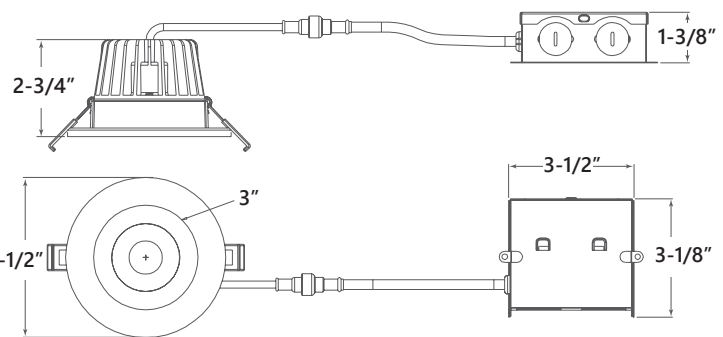

4"

Interchangeable Reflector & Trim Canless Recessed Downlight

Description 4" canless reflector & trim interchangeable downlight do not require housings which makes installation easy. Simply cut-out the ceiling, wire the junction box and insert the luminaire in the ceiling.

FEATURES

- 1000lm / 15W
- Selectable 5CCT (27K, 30K, 35K, 40K, 50K)
- No housing required - IC Air-Tight rated
- Suitable for Wet Locations
- IC rated for direct contact with insulation
- ASTM-E283 Air-Tight rated enclosure
- Aluminum die-cast construction
- LED quick connect provided
- 5-year limited warranty
- JA8 and ENERGY STAR certified
- cETLus Listed for Wet Locations

LSRD-4R15W-5CCT

4" Interchangeable Reflector & Trim Option (Sold Separately)

ORDERING

PART NUMBER	LUMEN/WATTAGE	SELECTABLE SCCT	CRI	DIMMING	LISTING
LSRD-4R15W-5CCT	1000lm/15W	27K/30K/35K/40K/50K	90+	Triac	cETLus

TRIM OPTION (REQUIRED)

PART NUMBER	DESCRIPTION	FINISH
LSRA-4RSTWH	4" Round Shower Trim	White
LSRA-4RTBK	4" Round Trim	Black
LSRA-4RTWH	4" Round Trim	White

MOUNTING PLATE (OPTIONAL)

PART NUMBER	DESCRIPTION
LS-UNV-H234	Universal New Construction Frame-in