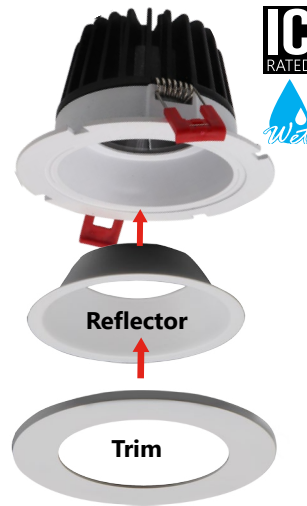

4"

Interchangeable Reflector & Trim Canless Recessed Downlight

Description 4" canless reflector & trim interchangeable downlight do not require housings which makes installation easy. Simply cut-out the ceiling, wire the junction box and insert the luminaire in the ceiling.

FEATURES

- 1000lm / 15W
- Selectable 5CCT (27K, 30K, 35K, 40K, 50K)
- No housing required - IC Air-Tight rated
- Suitable for Wet Locations
- IC rated for direct contact with insulation
- ASTM-E283 Air-Tight rated enclosure
- Aluminum die-cast construction
- LED quick connect provided
- 5-year limited warranty
- JA8 and ENERGY STAR certified
- cETLus Listed for Wet Locations

LSRD-4R15W-5CCT

4" Interchangeable Reflector & Trim Option (Sold Separately)

ORDERING

PART NUMBER	LUMEN/WATTAGE	SELECTABLE SCCT	CRI	DIMMING	LISTING
LSRD-4R15W-5CCT	1000lm/15W	27K/30K/35K/40K/50K	90+	Triac	cETLus

TRIM OPTION (REQUIRED)

PART NUMBER	DESCRIPTION	FINISH
LSRA-4RSTWH	4" Round Shower Trim	White
LSRA-4RTBK	4" Round Trim	Black
LSRA-4RTWH	4" Round Trim	White

MOUNTING PLATE (OPTIONAL)

PART NUMBER	DESCRIPTION
LS-UNV-H234	Universal New Construction Frame-in