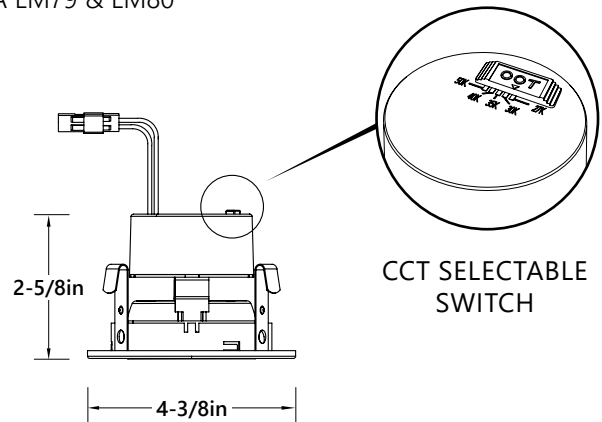

LSRD-3RA5CCT

3" Selectable 5CCT LED Adjustable Gimbal Retrofit Downlight

LUMENS:760-830lm

COLOR TEMPERATURE: Selectable 5CCT

APERTURE: Round Adjustable

Description 3" selectable 5CCT LED adjustable gimbal retrofit is compatible with most 3" standard recessed new construction and remodel housings.

FEATURES

- 760-830lm / 9W
- Selectable CCT: 2700K, 3000K, 3500K, 4000K, 5000K @ 90+CRI
- Protected LED driver performs at 120V
- Black or White finishes
- Adjustable Gimbal can be rotated 25° vertically and 358° horizontally
- Die-cast aluminum heatsink dissipates heat from LED board
- 3 Tension clips pre-installed on unit for easy installation
- Dimming down to 10% with most dimmers
- Certified to the high efficacy requirements of California JA8 Title 24
- cULus listed
- ENERGY STAR Certified
- RoHS compliances
- Tested in accordance with IESNA LM79 & LM80

PRODUCT IMAGES & DIMENSIONS

LSRD-3RA5CCTBL
3" Adjustable Gimbal,
Black finish

LSRD-3RA5CCTWH
3" Adjustable Gimbal,
White finish

SPECIFICATIONS

Catalog Number	Size	Type/Finish	Selectable CCT / Lumen	CRI	Certified
LSRD-3RA5CCTBL	3"	Adjustable Gimbal/Black	27K/760lm; 30K/780lm; 35K/800lm; 40K/820lm; 50K/830lm	90+	cULus
LSRD-3RA5CCTWH	3"	Adjustable Gimbal//White	27K/760lm; 30K/780lm; 35K/800lm; 40K/820lm; 50K/830lm	90+	cULus