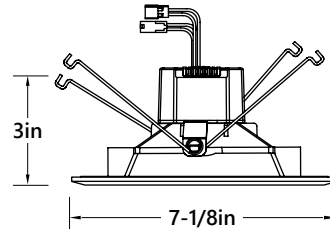

LSL-644EN-SQ-5CCT

6" Selectable 5CCT Square Smooth LED Recessed Retrofit Downlight

LUMENS: 980-1100lm

COLOR TEMPERATURE: 2700K/3000K/3500K/4000K/5000K APERTURE: Square

Description 6" Square aperture with 5-Color Temperature Switch options to choose from with an easy to use switch. Choose from 2700K warm white, 3000K soft white, 3500K natural white, 4000K cool white, or 5000K bright white with just a simple adjustment to set light as desired to suit your application. It's compatible with most 5" & 6" standard recessed new construction and remodel housings.

PRODUCT IMAGES & DIMENSIONS

LSL-644EN-SQ-5CCT White
6" Selectable 5CCT Square Smooth LED
Recessed Retrofit Downlight

SPECIFICATIONS

Catalog Number	Size	Type/Finish	Lumen/Wattage	CCT	CRI	Certificated
LSL-644EN-SQ-5CCT	6"	Square Smooth/White	980-1100lm/14W	27K/30K/35K/40K/50K	90+	cULus