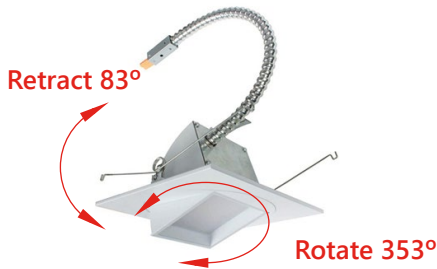

## 5" Dedicated CCT Square Rotatable & Retractable Elbow Wall Wash LED Recessed Downlight

LUMENS: 1070-1180lm

COLOR TEMPERATURE: 3000K & 5000K

APERTURE: Square

**Description** 5" dedicated CCT square rotatable and retractable elbow wall wash LED recessed downlight with torsion spring style is designed to accommodate 5" square frame.

### FEATURES

- 1070-1180lm / 16W
- Dedicated 3000K and 5000K
- 90+CRI
- 120V
- Triac dimming
- Plastic lensed trim
- Torsion spring mounting
- Energy Star qualified
- RoHS compliances
- 5 years warranty
- cULus Listed for Wet Locations

#### LSL-5-SQ-545

5" Dedicated CCT Square Rotatable & Retractable Elbow Wall Wash LED Recessed Downlight