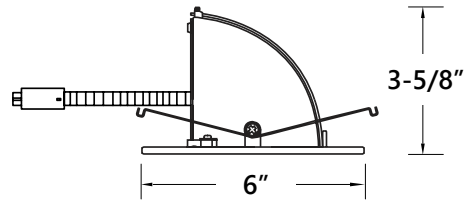

## 5" Dedicated CCT Square Rotatable & Retractable Elbow Wall Wash LED Recessed Downlight

LUMENS: 1070-1180lm

COLOR TEMPERATURE: 3000K & 5000K

APERTURE: Square

**Description** 5" dedicated CCT square rotatable and retractable elbow wall wash LED recessed downlight with torsion spring style is designed to accommodate 5" square frame.

### PRODUCT IMAGES & DIMENSIONS