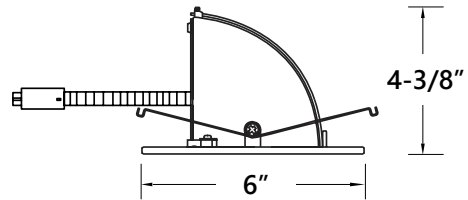

## 5" Dedicated CCT Square Retractable Elbow Wall Wash LED Recessed Downlight

LUMENS: 1140-1220lm

COLOR TEMPERATURE: 3000K & 5000K

APERTURE: Square

**Description** 5" dedicated CCT square retractable elbow wall wash LED recessed downlight with torsion spring style is designed to accommodate 5" square frame.

### PRODUCT IMAGES & DIMENSIONS

**LSL-5-SQ-544**

5" Dedicated CCT Square Retractable Elbow Wall Wash LED Recessed Downlight