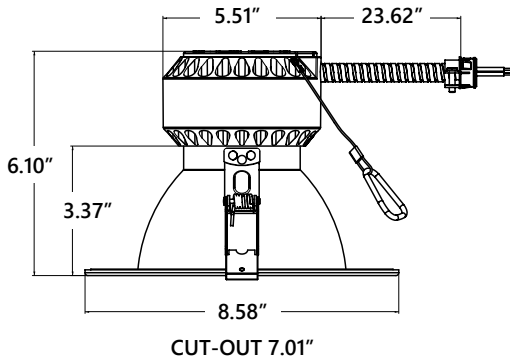

LSCD-6RR-50W-5CCT

6" (50W) Wattage Tuning & Selectable 5CCT Canless Round Reflector Commercial Downlight

LUMENS: 3000/4000/4550lm COLOR TEMPERATURE: 27K/30K/35K/40K/50K

APERTURE: Round

Description 6" LED commercial-grade high lumen downlight includes two tunable switches; selectable Lumens allows the end user to determine the wattage input and selectable 5CCT allows changing the color temperature appearance. With two tension steel spring clips, the 6" LED commercial-grade downlight can be installed without any frame-in or housing.

Wattage Tunable Switch

5CCT Selectable Switch

Twist lens to change beam angle output

EM-15W
Optional Emergency Battery Backup

LSCD-468-PL
Optional 4"/6"/8" Installation Plate

PRODUCT IMAGES & DIMENSIONS

LSCD-6RR-50W-5CCT-SWH
6" 50W Round Silver Reflector, White Flange Finish