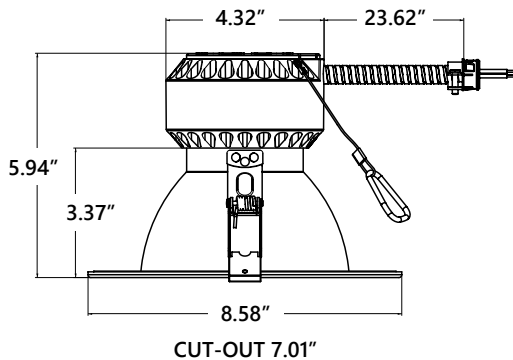

SPECIFICATIONS

PART NUMBER	SIZE	WATTAGE TUNING	SELECTABLE 5CCT	CRI	VOLTAGE	DIMMING	FINISH	LISTING
LSCD-6RR-30W-5CCT-BBL	6"	18W/24W/30W	27K/30K/35K/40K/50K	90+	120-277V	TRIAC/0-10V	Black/Black	cETLus
LSCD-6RR-30W-5CCT-SSL	6"	18W/24W/30W	27K/30K/35K/40K/50K	90+	120-277V	TRIAC/0-10V	Silver/Silver	cETLus
LSCD-6RR-30W-5CCT-SWH	6"	18W/24W/30W	27K/30K/35K/40K/50K	90+	120-277V	TRIAC/0-10V	Silver/White	cETLus
LSCD-6RR-30W-5CCT-WWH	6"	18W/24W/30W	27K/30K/35K/40K/50K	90+	120-277V	TRIAC/0-10V	White/White	cETLus