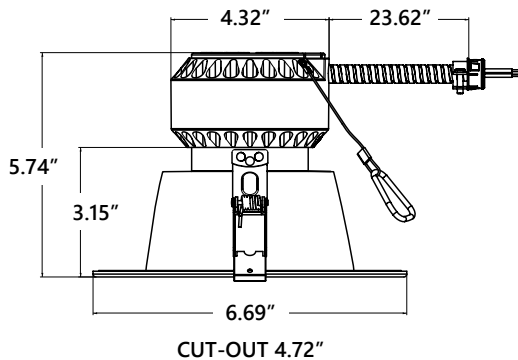

Wattage Tunable Switch

5CCT Selectable Switch

Twist lens to change beam angle output

**EM-15W**  
Optional Emergency Battery Backup

**LSCD-468-PL**  
Optional 4"/6"/8" Installation Plate

## PRODUCT IMAGES & DIMENSIONS

**LSCD-4RR-30W-5CCT-SWH**  
4" Square Silver Reflector, White Flange Finish