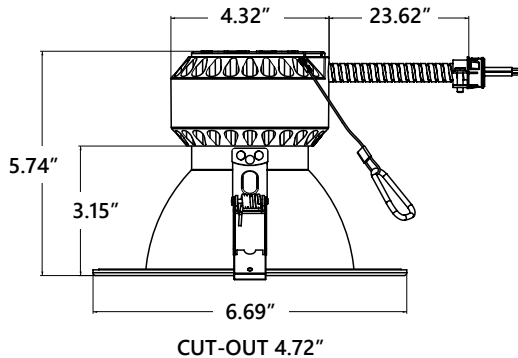

PRODUCT IMAGES & DIMENSIONS

SPECIFICATIONS

PART NUMBER	SIZE	WATTAGE TUNING	SELECTABLE 5CCT	CRI	VOLTAGE	DIMMING	FINISH	LISTING
LSCD-4RR-30W-5CCT-BBL	4"	18W/24W/30W	27K/30K/35K/40K/50K	90+	120-277V	TRIAC/0-10V	Black/Black	cETLus
LSCD-4RR-30W-5CCT-SSL	4"	18W/24W/30W	27K/30K/35K/40K/50K	90+	120-277V	TRIAC/0-10V	Silver/Silver	cETLus
LSCD-4RR-30W-5CCT-SWH	4"	18W/24W/30W	27K/30K/35K/40K/50K	90+	120-277V	TRIAC/0-10V	Silver/White	cETLus
LSCD-4RR-30W-5CCT-WWH	4"	18W/24W/30W	27K/30K/35K/40K/50K	90+	120-277V	TRIAC/0-10V	White/White	cETLus