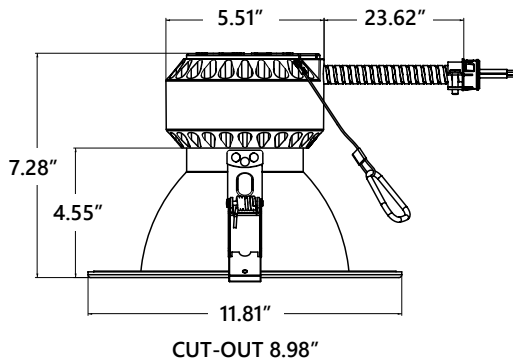

SPECIFICATIONS

PART NUMBER	SIZE	WATTAGE TUNING	SELECTABLE 5CCT	CRI	VOLTAGE	DIMMING	FINISH	LISTING
LSCD-10RR-50W-5CCT-BBL	10"	30W/40W/50W	27K/30K/35K/40K/50K	90+	120-277V	TRIAC/0-10V	Black/Black	cETLus
LSCD-10RR-50W-5CCT-SSL	10"	30W/40W/50W	27K/30K/35K/40K/50K	90+	120-277V	TRIAC/0-10V	Silver/Silver	cETLus
LSCD-10RR-50W-5CCT-SWH	10"	30W/40W/50W	27K/30K/35K/40K/50K	90+	120-277V	TRIAC/0-10V	Silver/White	cETLus
LSCD-10RR-50W-5CCT-WWH	10"	30W/40W/50W	27K/30K/35K/40K/50K	90+	120-277V	TRIAC/0-10V	White/White	cETLus