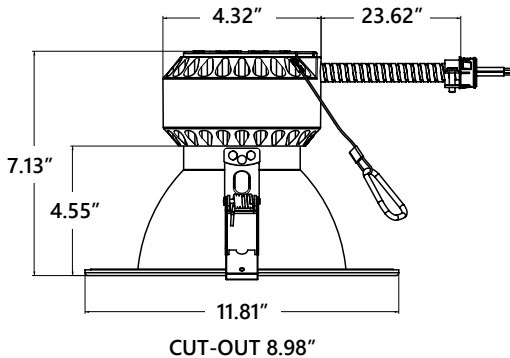

LSCD-10RR-30W-5CCT

10" Wattage Tuning & Selectable 5CCT Canless Round Reflector Commercial Downlight

LUMENS: 1800/2400/2700lm COLOR TEMPERATURE: 27K/30K/35K/40K/50K

APERTURE: Round

Description 10" LED commercial-grade high lumen downlight includes two tunable switches; selectable Lumens allows the end user to determine the wattage input and selectable 5CCT allows changing the color temperature appearance. With two tension steel spring clips, the 10" LED commercial-grade downlight can be installed without any frame-in or housing.

Wattage Tunable Switch

5CCT Selectable Switch

Twist lens to change beam angle output

EM-15W
Optional Emergency Battery Backup

PRODUCT IMAGES & DIMENSIONS

LSCD-10RR-30W-5CCT-BBL
10" Round Silver Reflector,
White Flange Finish