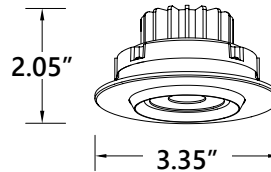

Mounting Plate Available
(Sold Separately)

LS-CS-3R-MP
3" Round Mounting Plate

PRODUCT IMAGES & DIMENSIONS

LS2-CS-3G

3" Canless Adjustable Round Gimbal
White Finish

LS2-CS-3G-BL

3" Canless Adjustable Round Gimbal
Black Finish

SPECIFICATIONS

PART NUMBER	SIZE	APERTURE	LUMEN/WATTAGE	DEDICATED CCT	CRI	VOLTAGE	DIMMING	FINISH	LISTING
LS2-CS-3G-3K	3"	Round Adjustable Gimbal	580lm/7W	3000K	90	120V	TRIAC	White	cETLus
LS2-CS-3G-4K	3"	Round Adjustable Gimbal	580lm/7W	4000K	90	120V	TRIAC	White	cETLus
LS2-CS-3G-5K	3"	Round Adjustable Gimbal	580lm/7W	5000K	90	120V	TRIAC	White	cETLus
LS2-CS-3G-3K-BL	3"	Round Adjustable Gimbal	580lm/7W	3000K	90	120V	TRIAC	Black	cETLus
LS2-CS-3G-4K-BL	3"	Round Adjustable Gimbal	580lm/7W	4000K	90	120V	TRIAC	Black	cETLus
LS2-CS-3G-5K-BL	3"	Round Adjustable Gimbal	580lm/7W	5000K	90	120V	TRIAC	Black	cETLus