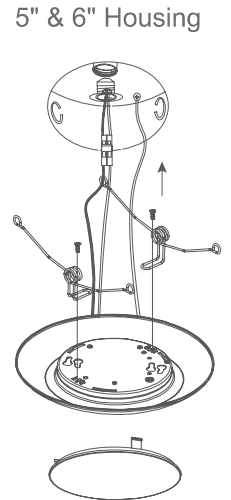

### FEATURES

- 900lm / 15W
- Selectable CCT: 3000K, 4000K, 5000K @ 90+CRI
- Built-in on board driver with 90mA output and 120V AC input
- Flickering free AC design
- High quality aluminum and PC material in White finish
- Compatible with standard octagon junction box
- 5" & 6" Recessed mounting brackets available (sold separately)
- Emergency Backup option available
- Dimming down to 10% with most dimmers
- Certified to the high efficacy requirements of California JA8 Title 24
- cETLus listed for Wet Location
- ENERGY STAR Certified

### PRODUCT IMAGES & DIMENSIONS

**LS2-ADL6-15W-3CCT**  
6" Selectable 3CCT LED Disk Light,  
White

### SPECIFICATIONS

Catalog Number	Size	Type/Finish	Lumen / Wattage	Selectable CCT	CRI	Certificated
LS2-ADL6-15W-3CCT	6"	Slim Round / White	900lm/15W	30K/40K/50K	90+	cETLus