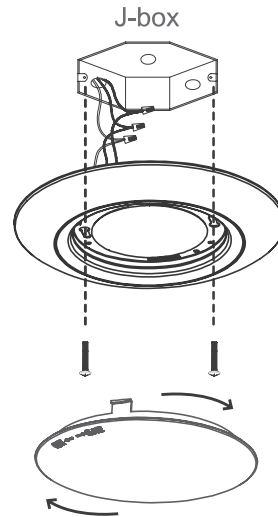

### FEATURES

- 900lm / 15W
- Selectable CCT: 3000K, 4000K, 5000K @ 90+CRI
- Built-in on board driver with 90mA output and 120V AC input
- Flickering free AC design
- High quality aluminum and PC material in White finish
- Compatible with standard octagon junction box
- 5" & 6" Recessed mounting brackets available (sold separately)
- Emergency Backup option available
- Dimming down to 10% with most dimmers
- Certified to the high efficacy requirements of California JA8 Title 24
- cETLus listed for Wet Location
- ENERGY STAR Certified

### PRODUCT IMAGES & DIMENSIONS

**LS2-ADL6-15W-3CCT**  
6" Selectable 3CCT LED Disk Light,  
White

### SPECIFICATIONS

Catalog Number	Size	Type/Finish	Lumen / Wattage	Selectable CCT	CRI	Certificated
LS2-ADL6-15W-3CCT	6"	Slim Round / White	900lm/15W	30K/40K/50K	90+	cETLus