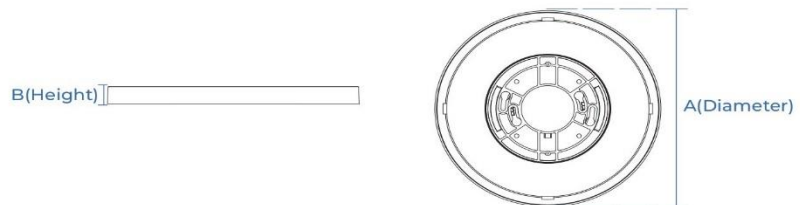

### DIMENSION

### MOUNTING

only for 5"  
Twist Bracket

7"-16" twist-and  
lock brackets

19" & 24" twist-and  
-lock brackets

DIMENSION	A (Diameter)	B (Height)
5"	135mm	18mm
7"	180mm	18mm
9"	225mm	18mm
12"	300mm	18mm
16"	400mm	18mm
19"	480mm	28mm
24"	600mm	28mm