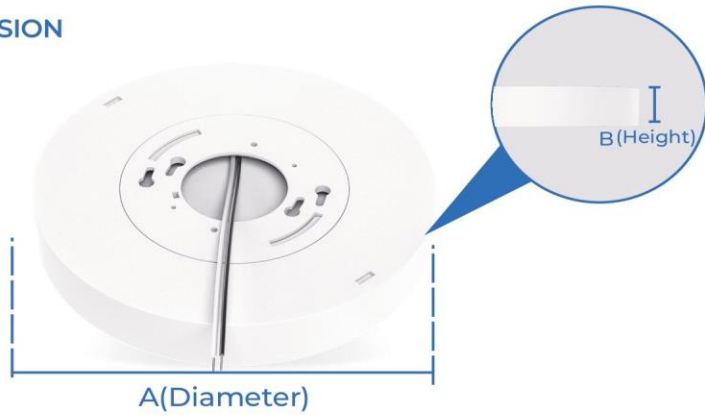

LIGHTING SPOT₂₆

XRim LED Round Panel Light

5CCT Selectable

(2700K/3000K/3500K/4000K/5000K)

Key Features

- Frameless design, back-lit emitting, smooth light output
- Easy installation by twist-and-lock brackets
- Can fit for a variety of decorative styles
- 5CCT Selectable: 2700K/3000K/3500K/4000K/5000K

MOUNTING OPTIONS

6" 8" 11"
twist-and-lock
brackets

ELECTRICAL

VOLTAGE	120V AC 60HZ
POWER FACTOR	≥0.9
DIMMABLE	TRIAC DIMMING
SURGE PROTECTION	0.5KV
FLICKER	<30%

ENERGY CHART

MODEL NO	SIZE inches	WATTAGE	DELIVERED LUMENS	EFFICIENCY lm/w	CCT
P586-K129-X120B5T-W2	6"	12W	960LM±5%	80LM/W±5%	2700K 3000K
P588-K189-X120B5T-W2	8"	18W	1500LM±5%	85LM/W±5%	3500K 4000K
P5811-K249-X120B5T-W2	11"	24W	2000LM±5%	85LM/W±5%	5000K

DIMENSION

Dimension(Inch)	A (Diameter)	B (Height)
6"	6.22"	1.22"
8"	8"	1.34"
11"	11"	1.34"

COMPATIBLE DECORATIVE TRIMS

C36 Suitable for XRim
 Φ6.28**H1.28"
 Φ8.06**H1.40"
 Φ11.08**H1.40"

Black & Gold

White & Gold