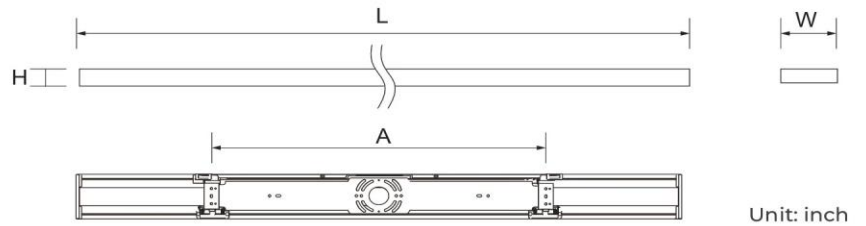

LIGHTING SPOT²⁶

Efix Frameless LED Slim Surface Mount Panel Light

Key Features

- Easy Installed by one person
- Low Glare UGR 24
- IP20 / IK04
- Intelligent Energy Conservation and Environmental Protection
- Uniformity is Greater Than 0.9
- CCT & Wattage Adjustable

ELECTRICAL

VOLTAGE	AC120-277V 50~60Hz
POWER FACTOR	≥0.9
DIMMABLE	Triac dimming (120V), 0-10V dimming (277V)
UGR	<24
Beam Angle	95 Degrees

PERFORMANCE

WARRANTY	5 YEAR
CERTIFICATIONS	FCC, ETL, ROHS, JAB & T24
Storage Temperature	-40~+80 °C
Working Temperature	-20~+45 °C
CCT	2700K/3000K/3500K/4000K/5000K
SDCM	≤ 5
CRI	RA90
THD	<20%
Protection Level	IP20 / IK04
Environment	Damp Location
Fixture Material	AL6063+PC Diffuser
Fixture Finish	White RAL9003

DIMENSION

Model No	L	W	H	A
P70S15120	47.75"	5.9"	1.54"	22.4"
P70S15180	71.38"	5.9"	1.54"	38.2"
P70S15240	95"	5.9"	1.54"	42.1"

BEAM ANGLE

ENERGY CHART

MODEL NO	SIZE inches	WATTAGE	EFFICIENCY lm/w	DELIVERED LUMENS	CCT
P70S15120	L47.75"*W5.9"*H1.54"	20/30/40W	125LM/W±10%	5000LM±10%	2700K 3000K 3500K 4000K 5000K
P70S15180	L71.38"*W5.9"*H1.54"	36/48/60W	100LM/W±10%	6000LM±10%	
P70S15240	L95"*W5.9"*H1.54"	40/60/80W	125LM/W±10%	10000LM±10%	