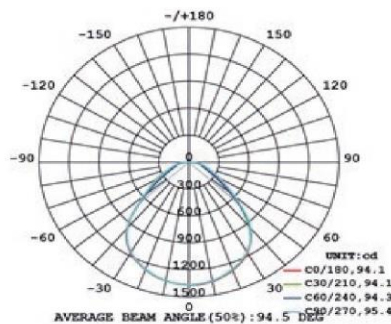

LIGHTING SPOT²⁶

Efix Frameless LED Slim Surface Mount Panel Light

Key Features

- Easy Installed by one person
- Low Glare UGR 24
- IP20 / IK04
- Intelligent Energy Conservation and Environmental Protection
- Uniformity is Greater Than 0.9
- CCT & Wattage Adjustable

ELECTRICAL

VOLTAGE	AC120-277V 50~60Hz
POWER FACTOR	≥0.9
DIMMABLE	Triac dimming (120V), 0-10V dimming (277V)
UGR	<24
Beam Angle	95 Degrees

PERFORMANCE

WARRANTY	5 YEAR
CERTIFICATIONS	FCC, ETL, ROHS, JAB & T24
Storage Temperature	-40~+80 °C
Working Temperature	-20~+45 °C
CCT	2700K/3000K/3500K/4000K/5000K
SDCM	≤ 5
CRI	RA90
THD	<20%
Protection Level	IP20 / IK04
Environment	Damp Location
Fixture Material	AL6063+PC Diffuser
Fixture Finish	White RAL9003

DIMENSION

Model No	L	W	H	A
P70S15120	47.75"	5.9"	1.54"	22.4"
P70S15180	71.38"	5.9"	1.54"	38.2"
P70S15240	95"	5.9"	1.54"	42.1"

BEAM ANGLE

ENERGY CHART

MODEL NO	SIZE inches	WATTAGE	EFFICIENCY lm/w	DELIVERED LUMENS	CCT
P70S15120	L47.75"*W5.9"*H1.54"	20/30/40W	125LM/W±10%	5000LM±10%	2700K 3000K 3500K 4000K 5000K
P70S15180	L71.38"*W5.9"*H1.54"	36/48/60W	100LM/W±10%	6000LM±10%	
P70S15240	L95"*W5.9"*H1.54"	40/60/80W	125LM/W±10%	10000LM±10%	