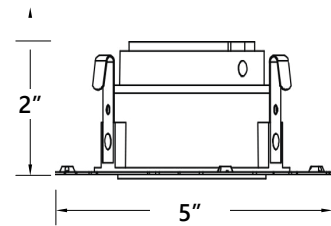

SPECIFICATIONS

PART NUMBER	DESCRIPTION	FINISH
LS-MD-4-RND	4" Round Mud Plate	White
LS-MD-4-SQ	4" Square Mud Plate	White
LS-MD-4-RND-BL	4" Round Mud Plate	Black
LS-MD-4-SQ-BL	4" Square Mud Plate	Black