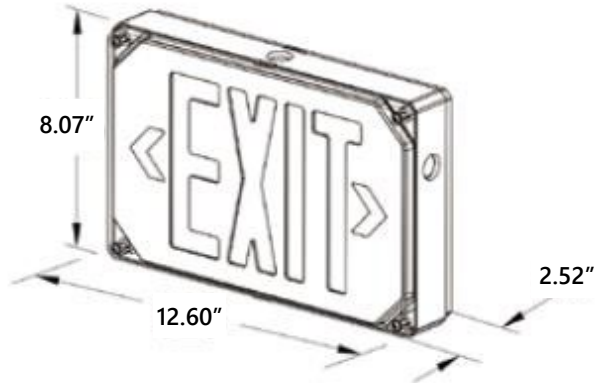

## Outdoor Wet Location LED Exit Sign

Red or Green  
DIP Switch

**Description** Outdoor universal field-selectable single/double-face exit light with Red or Green letter switchable. It can be wall or ceiling mounted and suitable for Wet Locations.

### FEATURES

- IP65 protection
- Long-life, high-intensity LEDs
- Fully illuminated 6" height with 3/4" stroke and chevron directional arrows
- UL-94-V0 flame-retardant, fire-resistant
- Injection-molded thermoplastic ABS housing
- Wall, end or ceiling mount
- AC input: 120-347V 60Hz
- Input Rating: 1.2W, 100mA
- Maintenance-free 1.2V NiCad battery
- Operating Temperature: 0°C to 40°C (32°F to 104°F)
- 5 years warranty on all electronics and housing
- UL 924 Listed for Wet Locations
- California Energy Commission (CEC) Title 20 Compliant

### PRODUCT IMAGES & DIMENSIONS