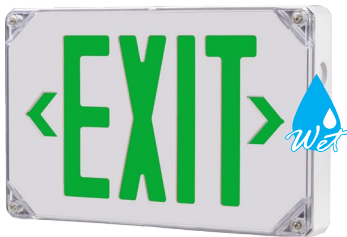

## Outdoor Wet Location LED Exit Sign

Red or Green  
DIP Switch

**Description** Outdoor universal field-selectable single/double-face exit light with Red or Green letter switchable. It can be wall or ceiling mounted and suitable for Wet Locations.

### FEATURES

- IP65 protection
- Long-life, high-intensity LEDs
- Fully illuminated 6" height with 3/4" stroke and chevron directional arrows
- UL-94-V0 flame-retardant, fire-resistant
- Injection-molded thermoplastic ABS housing
- Wall, end or ceiling mount
- AC input: 120-347V 60Hz
- Input Rating: 1.2W, 100mA
- Maintenance-free 1.2V NiCad battery
- Operating Temperature: 0°C to 40°C (32°F to 104°F)
- 5 years warranty on all electronics and housing
- UL 924 Listed for Wet Locations
- California Energy Commission (CEC) Title 20 Compliant

### LS-EXO-RG

Outdoor Wet Location LED Exit Sign,  
Selectable Red/Green Letters