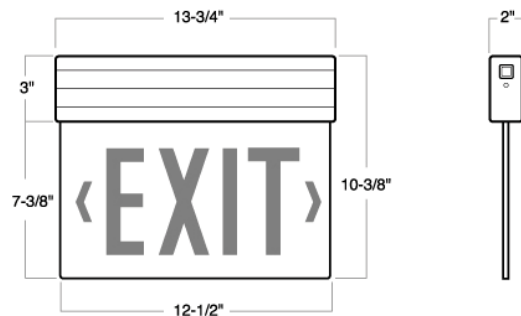

## Edge-Lit Single Face LED Exit Sign

**LS-EL-GRAY-G**  
**LS-EL-GRAY-R**

**LS-EL-G-WHITE**  
**LS-EL-R-WHITE**

**Description** Thermoplastic, compact, low profile LED compact Exit sign with battery back-up is great for commercial and industrial applications requiring a reliable, bright and energy efficient life safety solution. It can be wall, side or ceiling mounted.

### FEATURES

- Energy efficient LED compact and decorative design
- Removable directional indicator arrows
- 6" height with 3/4" stroke and chevron directional arrows
- Single face with clear background
- 120/277V dual voltage operation
- 90 minutes emergency operation
- Injection-molded thermoplastic housing
- Available in Gray, Silver or White housing
- 5 years warranty on all electronics and housing
- cULus Listed for Damp Location

### PRODUCT IMAGES & DIMENSIONS

**LS-EL-G**  
Edge-Lit LED Exit Sign,  
Green Letters, Silver Housing

**LS-EL-R**  
Edge-Lit LED Exit Sign,  
Red Letters, Silver Housing