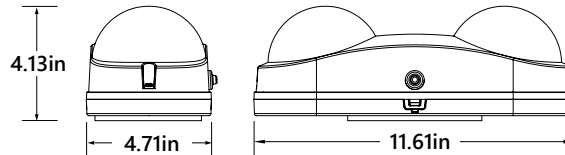

LS-EE-R

Dual Head Fire Resistant LED Emergency Light, Wet Listed

Description Innovative, easy installation in minutes with universal pattern on back plate for wall mount. Wet location listed dual head LED emergency provides 90 minutes of light from two adjustable heads for illuminating paths of egress upon failure of normal power.

FEATURES

- 2x1.2W light heads with 24pcs SMD 2835 LEDs
- Injection-molded, engineering grade. 5VA flame retardant
- Dual 120/277 voltage
- Built-in 6V700mAH rechargeable Ni-CD battery for minimum 90 minutes emergency operation
- Test switch and charge indicator
- 5 years warranty on all electronics and housing
- cULus Listed for Wet Location

PRODUCT IMAGES & DIMENSIONS

LS-EE-R

Dual Head Fire Resistant LED Emergency Light, Wet Location listed

SPECIFICATIONS

Catalog Number	Wattage	Type	Voltage	Certificated
LS-EE-R	2.4W	Dual Head Fire Resistant LED Emergency Light, Wet Location Listed	120/277	cULus