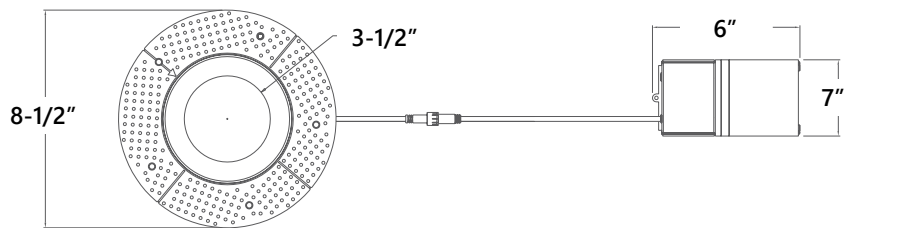

LS-CS-6RTL-S-24W-5CCT

6" Canless Selectable 5CCT Round Smooth Trimless LED Recessed Downlight

LUMENS: 1600lm

COLOR TEMPERATURE: 27K/30K/35K/40K/50K

APERTURE: Round

Description 6" selectable 5CCT round smooth trimless LED recessed downlight included junction box which can be install directly in insulated ceiling without any thermal housing. Fixture is compatible with industry standard forward-phase / reverse-phase and TRIAC/ELV dimmers.

Mounting Plate Available
(Sold Separately)

LS-CS-6R-MP
6" Round Mounting Plate

Trimless

PRODUCT IMAGES & DIMENSIONS

LS-CS-6RTL-S-24W-5CCT-BL
6" 24W Canless 5CCT Round Smooth Trimless, Black Finish

LS-CS-6RTL-S-24W-5CCT-WH
6" 24W Canless 5CCT Round Smooth Trimless, White Finish

CUTOUT: 5-1-2"

SPECIFICATIONS

PART NUMBER	SIZE	APERTURE	LUMEN/WATTAGE	SELECTABLE 5CCT	CRI	VOLTAGE	DIMMING	FINISH	LISTING
LS-CS-6RTL-S-24W-5CCT-BL	6"	Round	1600lm/24W	27K/30K/35K/40K/50K	90	120V	TRIAC	Black	cETLus
LS-CS-6RTL-S-24W-5CCT-WH	6"	Round	1600lm/24W	27K/30K/35K/40K/50K	90	120V	TRIAC	White	cETLus