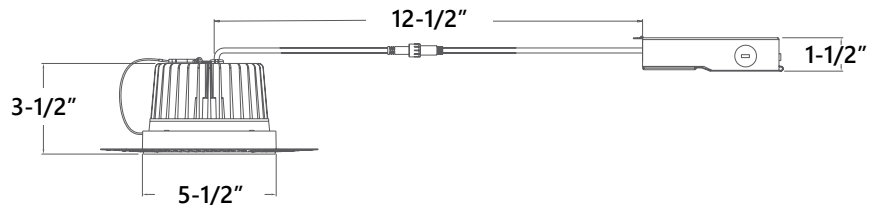

LS-CS-6RTL-S-24W-5CCT

6" Canless Selectable 5CCT Round Smooth Trimless LED Recessed Downlight

LUMENS: 1600lm

COLOR TEMPERATURE: 27K/30K/35K/40K/50K

APERTURE: Round

Description 6" selectable 5CCT round smooth trimless LED recessed downlight included junction box which can be install directly in insulated ceiling without any thermal housing. Fixture is compatible with industry standard forward-phase / reverse-phase and TRIAC/ELV dimmers.

Mounting Plate Available
(Sold Separately)

LS-CS-6R-MP
6" Round Mounting Plate

Trimless

PRODUCT IMAGES & DIMENSIONS

LS-CS-6RTL-S-24W-5CCT-BL
6" 24W Canless 5CCT Round Smooth Trimless, Black Finish

LS-CS-6RTL-S-24W-5CCT-WH
6" 24W Canless 5CCT Round Smooth Trimless, White Finish

CUTOUT: 5-1-2"

SPECIFICATIONS

PART NUMBER	SIZE	APERTURE	LUMEN/WATTAGE	SELECTABLE 5CCT	CRI	VOLTAGE	DIMMING	FINISH	LISTING
LS-CS-6RTL-S-24W-5CCT-BL	6"	Round	1600lm/24W	27K/30K/35K/40K/50K	90	120V	TRIAC	Black	cETLus
LS-CS-6RTL-S-24W-5CCT-WH	6"	Round	1600lm/24W	27K/30K/35K/40K/50K	90	120V	TRIAC	White	cETLus