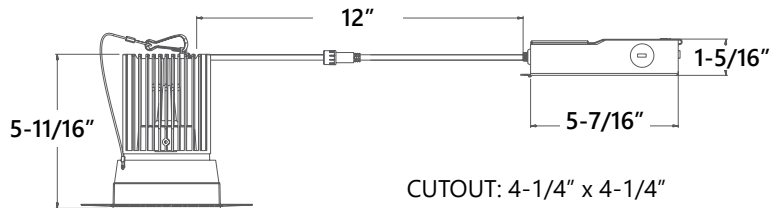

LS-CS-4SQTL-S-18W-5CCT

4" Canless Selectable 5CCT Square Smooth Trimless LED Recessed Downlight

LUMENS: 1500lm

COLOR TEMPERATURE: 27K/30K/35K/40K/50K

APERTURE: Square

Description 4" selectable 5CCT square smooth trimless LED recessed downlight included junction box which can be install directly in insulated ceiling without any thermal housing. Fixture is compatible with industry standard forward-phase / reverse-phase and TRIAC/ELV dimmers.

Trimless

Mounting Plate Available
(Sold Separately)

LS-CS-4SQ-MP
4" Square Mounting Plate

PRODUCT IMAGES & DIMENSIONS

LS-CS-4SQTL-S-18W-5CCT-BL
4" 18W Canless 5CCT Square Smooth Trimless, Black Finish

LS-CS-4SQTL-S-18W-5CCT-WH
4" 18W Canless 5CCT Square Smooth Trimless, White Finish

SPECIFICATIONS

PART NUMBER	SIZE	APERTURE	LUMEN/WATTAGE	SELECTABLE 5CCT	CRI	VOLTAGE	DIMMING	FINISH	LISTING
LS-CS-4SQTL-S-18W-5CCT-BL	4"	Square	1500lm/18W	27K/30K/35K/40K/50K	90	120V	TRIAC	Black	cETLus
LS-CS-4SQTL-S-18W-5CCT-WH	4"	Square	1500lm/18W	27K/30K/35K/40K/50K	90	120V	TRIAC	White	cETLus