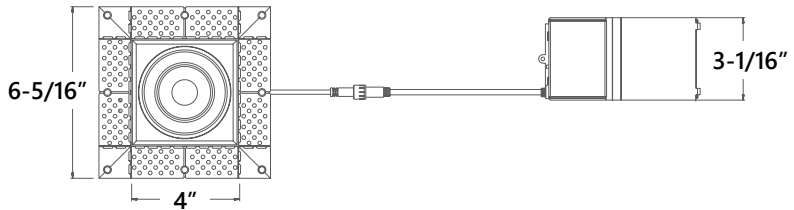

LS-CS-4SQTL-S-18W-5CCT

4" Canless Selectable 5CCT Square Smooth Trimless LED Recessed Downlight

LUMENS: 1500lm

COLOR TEMPERATURE: 27K/30K/35K/40K/50K

APERTURE: Square

Description 4" selectable 5CCT square smooth trimless LED recessed downlight included junction box which can be install directly in insulated ceiling without any thermal housing. Fixture is compatible with industry standard forward-phase / reverse-phase and TRIAC/ELV dimmers.

Trimless

Mounting Plate Available
(Sold Separately)

LS-CS-4SQ-MP
4" Square Mounting Plate

PRODUCT IMAGES & DIMENSIONS

LS-CS-4SQTL-S-18W-5CCT-BL
4" 18W Canless 5CCT Square Smooth Trimless, Black Finish

LS-CS-4SQTL-S-18W-5CCT-WH
4" 18W Canless 5CCT Square Smooth Trimless, White Finish

SPECIFICATIONS

PART NUMBER	SIZE	APERTURE	LUMEN/WATTAGE	SELECTABLE 5CCT	CRI	VOLTAGE	DIMMING	FINISH	LISTING
LS-CS-4SQTL-S-18W-5CCT-BL	4"	Square	1500lm/18W	27K/30K/35K/40K/50K	90	120V	TRIAC	Black	cETLus
LS-CS-4SQTL-S-18W-5CCT-WH	4"	Square	1500lm/18W	27K/30K/35K/40K/50K	90	120V	TRIAC	White	cETLus