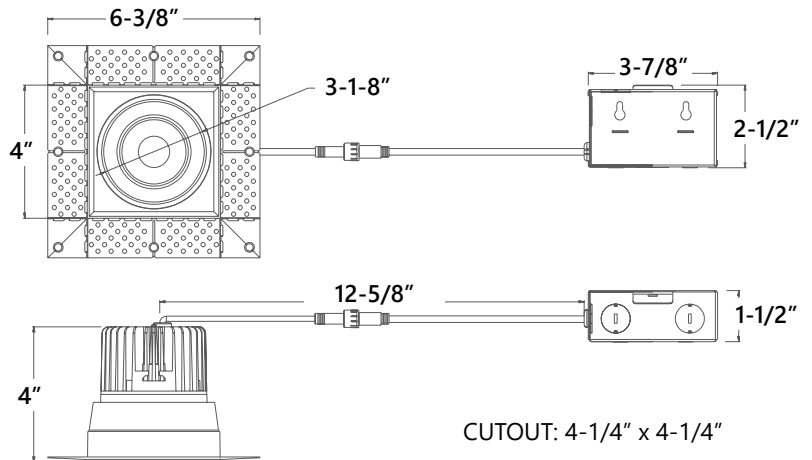

## 4" Canless Selectable 5CCT Square Smooth Trimless LED Recessed Downlight

LUMENS: 1000lm

COLOR TEMPERATURE: 27K/30K/35K/40K/50K

APERTURE: Square

Trimless

**Description** 4" selectable 5CCT square smooth trimless LED recessed downlight included junction box which can be install directly in insulated ceiling without any thermal housing. Fixture is compatible with industry standard forward-phase / reverse-phase and TRIAC/ELV dimmers.

**Mounting Plate Available**  
(Sold Separately)

**LS-CS-4SQ-MP**  
4" Square Mounting Plate

### PRODUCT IMAGES & DIMENSIONS