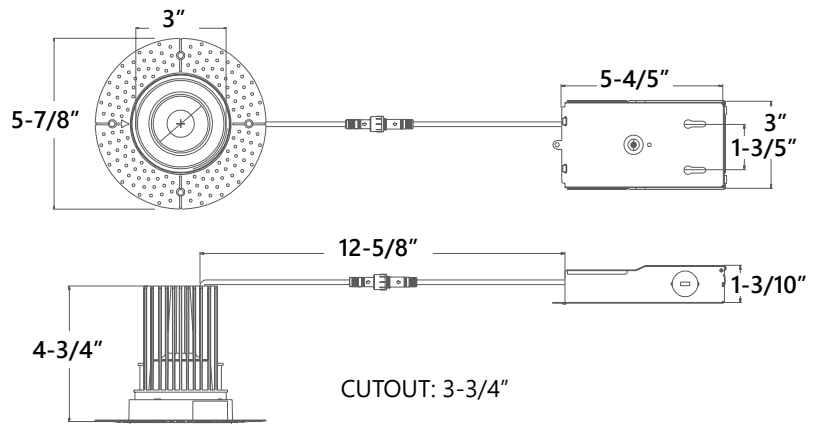

LS-CS-4RTL-S-18W-5CCT

4" Canless Selectable 5CCT Round Smooth Trimless LED Recessed Downlight

LUMENS: 1500lm

COLOR TEMPERATURE: 27K/30K/35K/40K/50K

APERTURE: Round

Description 4" selectable 5CCT round smooth trimless LED recessed downlight included junction box which can be install directly in insulated ceiling without any thermal housing. Fixture is compatible with industry standard forward-phase / reverse-phase and TRIAC/ELV dimmers.

Trimless

Mounting Plate Available
(Sold Separately)

LS-CS-4R-MP
4" Round Mounting Plate

PRODUCT IMAGES & DIMENSIONS

LS-CS-4RTL-S-18W-5CCT-BL
4" 18W Canless 5CCT Round Smooth Trimless, Black Finish

LS-CS-4RTL-S-18W-5CCT-WH
4" 18W Canless 5CCT Round Smooth Trimless, White Finish

SPECIFICATIONS

PART NUMBER	SIZE	APERTURE	LUMEN/WATTAGE	SELECTABLE 5CCT	CRI	VOLTAGE	DIMMING	FINISH	LISTING
LS-CS-4RTL-S-18W-5CCT-BL	4"	Round	1500lm/18W	27K/30K/35K/40K/50K	90	120V	TRIAC	Black	cETLus
LS-CS-4RTL-S-18W-5CCT-WH	4"	Round	1500lm/18W	27K/30K/35K/40K/50K	90	120V	TRIAC	White	cETLus