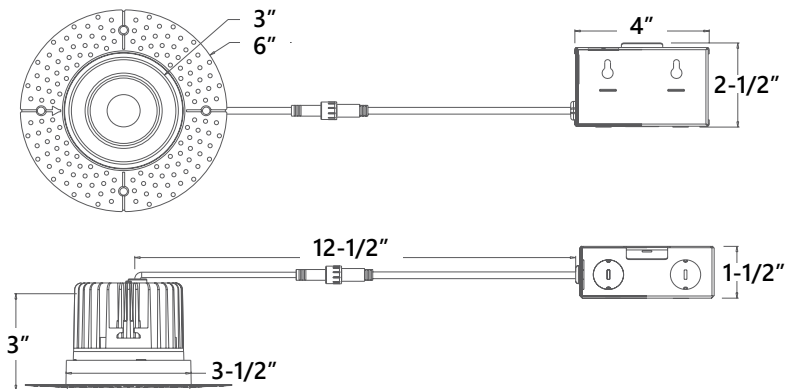

# LS-CS-4RTL-S-15W-5CCT

4" Canless Selectable 5CCT Round Smooth Trimless LED Recessed Downlight

LUMENS: 1000lm

COLOR TEMPERATURE: 27K/30K/35K/40K/50K

APERTURE: Round

**Description** 4" selectable 5CCT round smooth trimless LED recessed downlight included junction box which can be install directly in insulated ceiling without any thermal housing. Fixture is compatible with industry standard forward-phase / reverse-phase and TRIAC/ELV dimmers.

Trimless

**Mounting Plate Available**  
(Sold Separately)

**LS-CS-4R-MP**  
4" Round Mounting Plate

## PRODUCT IMAGES & DIMENSIONS

**LS-CS-4RTL-S-15W-5CCT-BL**  
4" Canless 5CCT Round Smooth  
Trimless, Black Finish

**LS-CS-4RTL-S-15W-5CCT-WH**  
4" Canless 5CCT Round Smooth  
Trimless, White Finish